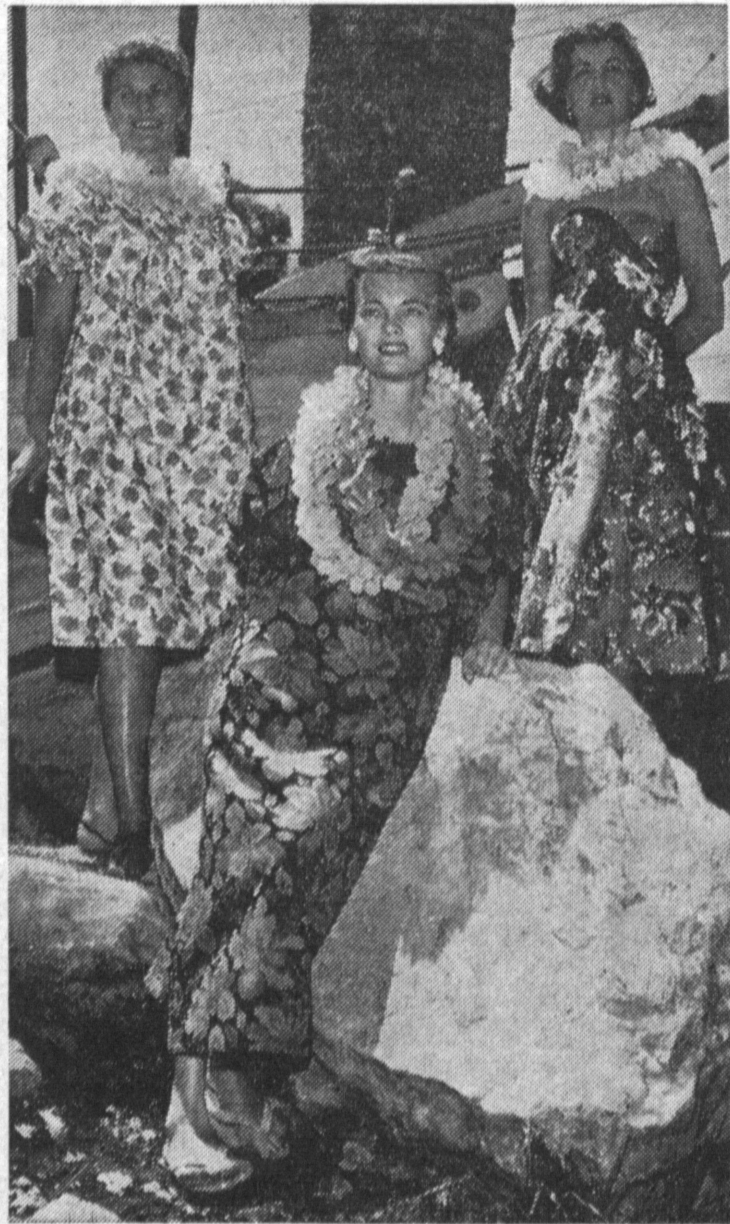

HAWAIIAN LUAU will be enjoyed June 7 by Junior Women's Club members at the Polynesian restaurant. Preparing for the event are Mrs. K. M. Boulter, in foreground; Mr. Robert K. Schooley, left, and Ms. Milton Younkin, shown posing before a shipwrecked hulk on the restaurant grounds.

Coralee Schlens Is Engaged

Mr. and Mrs. Lee Schlens, 125 via Pasqual, Hollywood Riviera, are announcing the engagement of their daughter, Coralee Louise Schlens, to Thomas Crail, son of Mr. and Mrs. William Crail of Long Beach. The wedding will be an event of early fall. The bride-elect is a graduate of Downey High School, Long Beach City College and attended El Camino. She is currently attending USC.

ed from Wilson High in Long Beach, Long Beach City College and is employed by Trojan Steel Co. in Los Angeles.