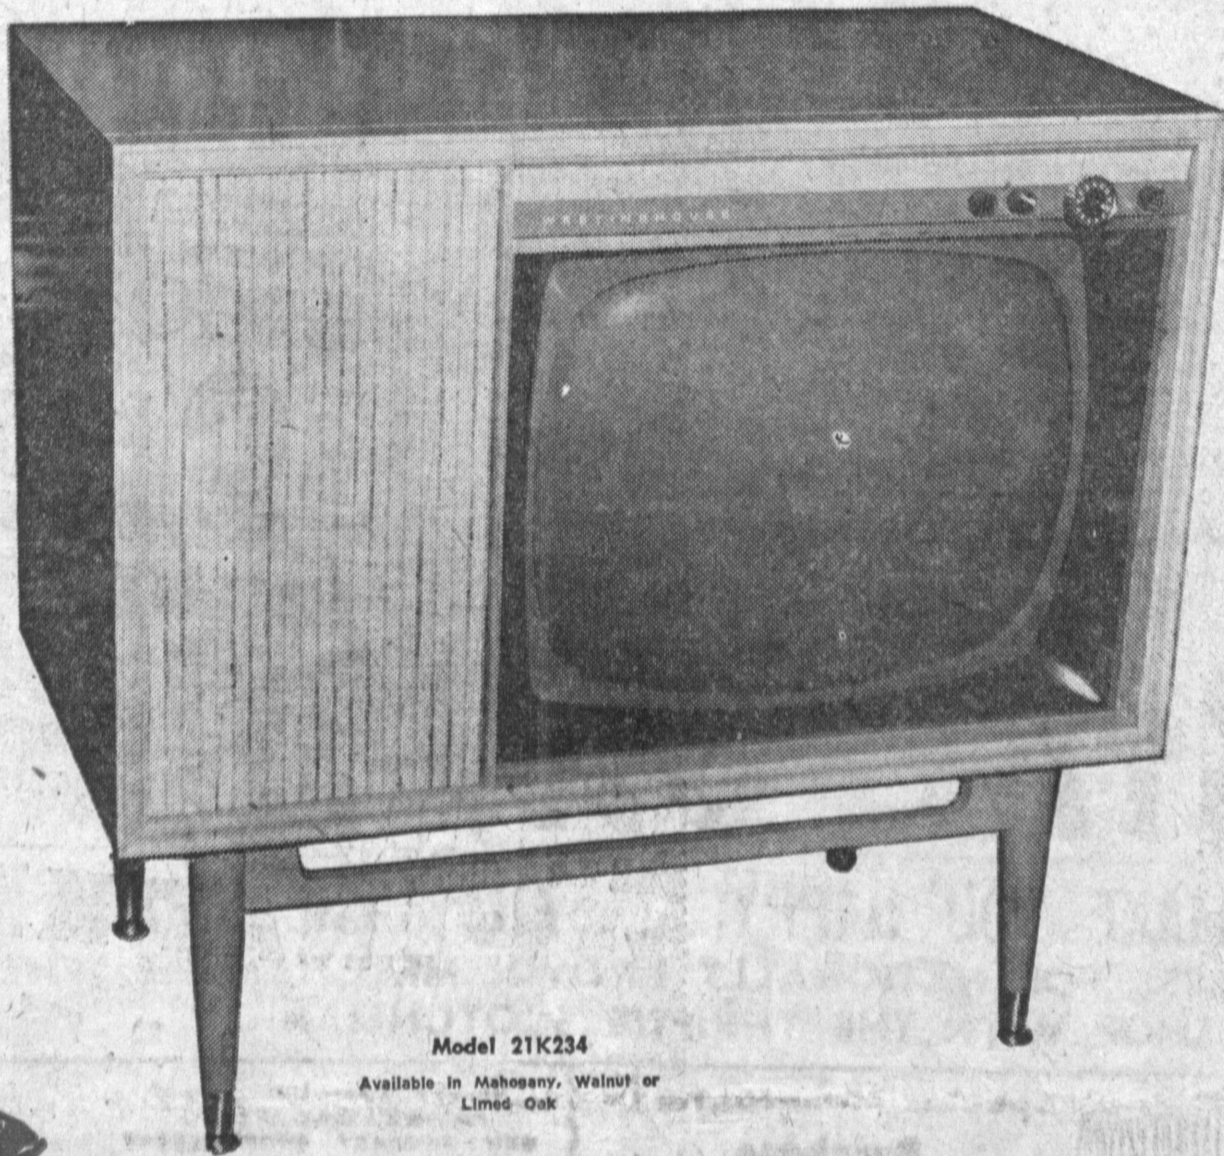

BRAND NEW 1958 MODEL WESTINGHOUSE 21" LO-BOY

Model 21K234
Available in Mahogany, Walnut or
Lime Oak

- 18,000 volts of picture power
- Eye-ease filter lens
- Aluminized picture tube
- Push button on-off
- Dual speakers