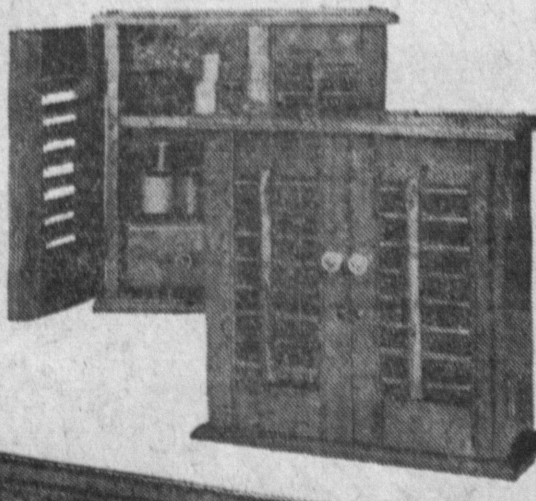

SALEM MAPLE
MILK STOOLS
99^c

Provincial End Table
leather top and drawer in Salem
\$35⁰⁰

Provincial Desk
Salem maple in Salem finish. 5-drawer. A
piece in any home.
\$74⁵⁰

SHUTTER STYLE
END TABLE
Salem maple by Aldon featuring mov-
ing shutter. Beautiful finish.
Regular \$38.00
\$38⁰⁰

Maple Finish
Spice or Sewing
CABINET
With movable
shutters **\$8⁹⁵**

BAKER Furniture
HI-FI • TV • APPLIANCES • DRAPERIES • CARPETING