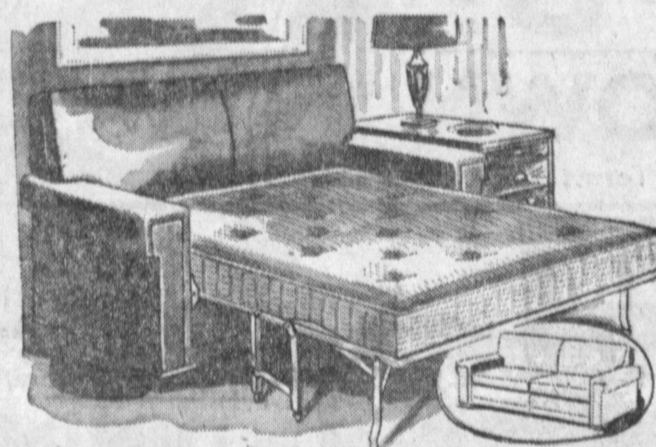

SEALY HIDE-A-BED
In attractive decorator covers. Modern styling with famous Sealy mattress. Reg. $229.95—SALE—**$159.95**

SEALY NAUGAHYDE MODERN HIDE-A-BED
Choice of several colors with famous Sealy mattress. Regular $259.95—SALE—**$199.95**

EARLY AMERICAN WING BACK SEALY HIDE-A-BED.
Covered in heavy tweed decorator fabric. Featuring foam rubber zipper cushions, plus mattress. Regular $269.95. Save $60.00—**$209.95**

KING SIZE SOFA
Early American. Loose pillow back with wings and two throw pillows.
Regular $359.95
Save $110.00 . . . . . **$249.95**

3-PC. SECTIONAL
Early American with foam rubber cushions. Pillow back. Beautiful tweed cover.
Regular $439.50
Save $90.00 . . . . . **$349.50**

CLUB CHAIR and OTTOMAN
With foam rubber, reversible cushions.
Regular $159.00
Save $45.00 . . . . . **$114.00**

PILLOW ARM SOFA
Early American in beautiful tweed cover with foam rubber cushions. Loose pillow back.
Regular $359.95
Save $110.00 . . . . . **$249.95**

2-PC. SOFA SET
Early American with loose pillow back. Reversible cushions. Attractive cover. Includes sofa and matching chair.
Regular $330.00
Save $100.00 . . . . . **$229.95**

2-PC. SOFA SET
With foam rubber cushions. Beautiful gold fabric. Includes sofa and matching chair.
Regular $394.00
Save $120.00 . . . . . **$274.00**

KING SIZE SOFA
Early American. 102" pillow back Lawson in beautiful tweed cover.
Regular 299.00
Save $134.00 . . . . . **$165.00**

MODERN POLE LAMP
Complete with 3 spotlights. Choice of colors.
$9.88

CAPTAIN'S CHAIR
• Hand rubbed
• Salem Maple
$14.95

BOSTON ROCKER
Salem Maple
$14.95

Shadow Box Shelves
Modern or Maple
Regular $29.95—
$16.50

BLACKBOARD
SALEM MAPLE FINISH
$2.95

SWIVEL BAR STOOL
• Brass
• Choice of colors
$4.95

SWIVEL WING BACK CLUB CHAIR
Regular $89.95
Save $40—
$49.95

MAPLE PLATFORM ROCKER
With foam cushions
Regular $94.50
Save $25—
$69.50

MAPLE HIGH BACK ROCKER
Solid birch
Regular $74.50
Save $25—
$49.50

TABLE LAMPS
Modern Ceramic
Regular $14.55
$4.95

BUNK BEDS
Solid Birch . . . Salem Maple Finish
Complete with guard rail, ladder, 2 springs and 2 innerspring mattresses.
Reg. $129.95
$79.50

Modern End Tables
And matching cocktail table featuring exclusive styling and plastic laminated (scuff guard) finish.
End Table **$28.00** Matching Cocktail Table **$38.00**

Contemporary Walnut End Tables
And matching cocktail table featuring plastic wood grain top, sliding drawer and book shelf.
End Table **$25.00** Matching Cocktail Table **$35.00**

Modern Riviera Blond End Tables
Distinctively styled, Nevamar tops with accompanying free form coffee table.
End Table **$28.00** Free Form Coffee Table **$30.00**

SALEM MAPLE FINISH DINING ROOM SET
All hardwood. Includes large drop leaf extension table with 4 chairs, plus dropleaf server, plus hutch top.
Reg. $319
Save $100
$219.50