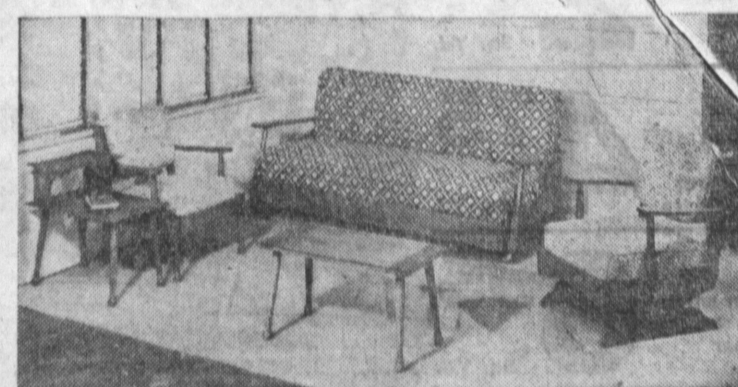

7-PC. MAPLE GROUP
Reg. $289.50 — Save $100
$189.50