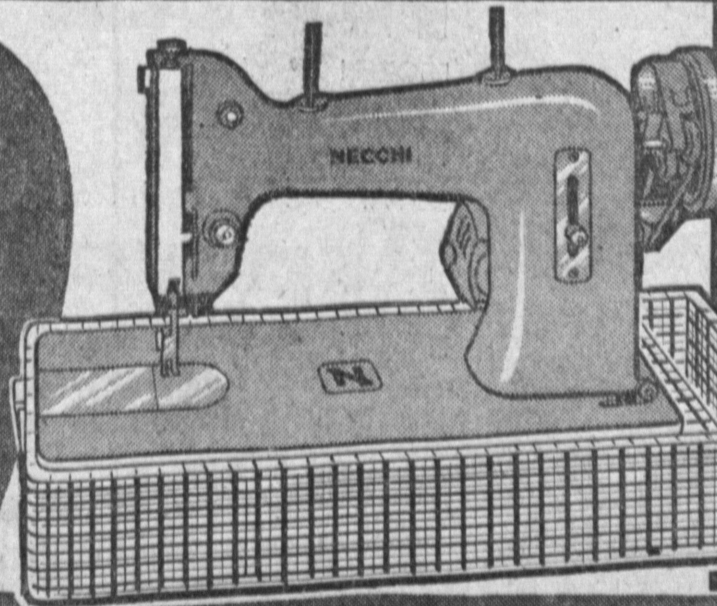

you can own a full-size

NECCHI

the most wanted world-famous sewing machine

for this special low price!
$64.50

Round bobbin, sews forward and reverse, sews over pins and heavy seams. Monograms, mends and darts.

Come in for a free demonstration. Factory guaranteed, Free Instructions!

BETSY ROSS SPINET

BLONDE PRACTICE PIANO

USED THOMAS ORGAN

ORGAN CONCERT DAILY AT 3:30 P.M.

LEONARDS - Appliances - Furniture

EL SEGUNDO
DEPARTMENT STORE

600 N. SEPULVEDA Located 3 Blocks South of International Airport