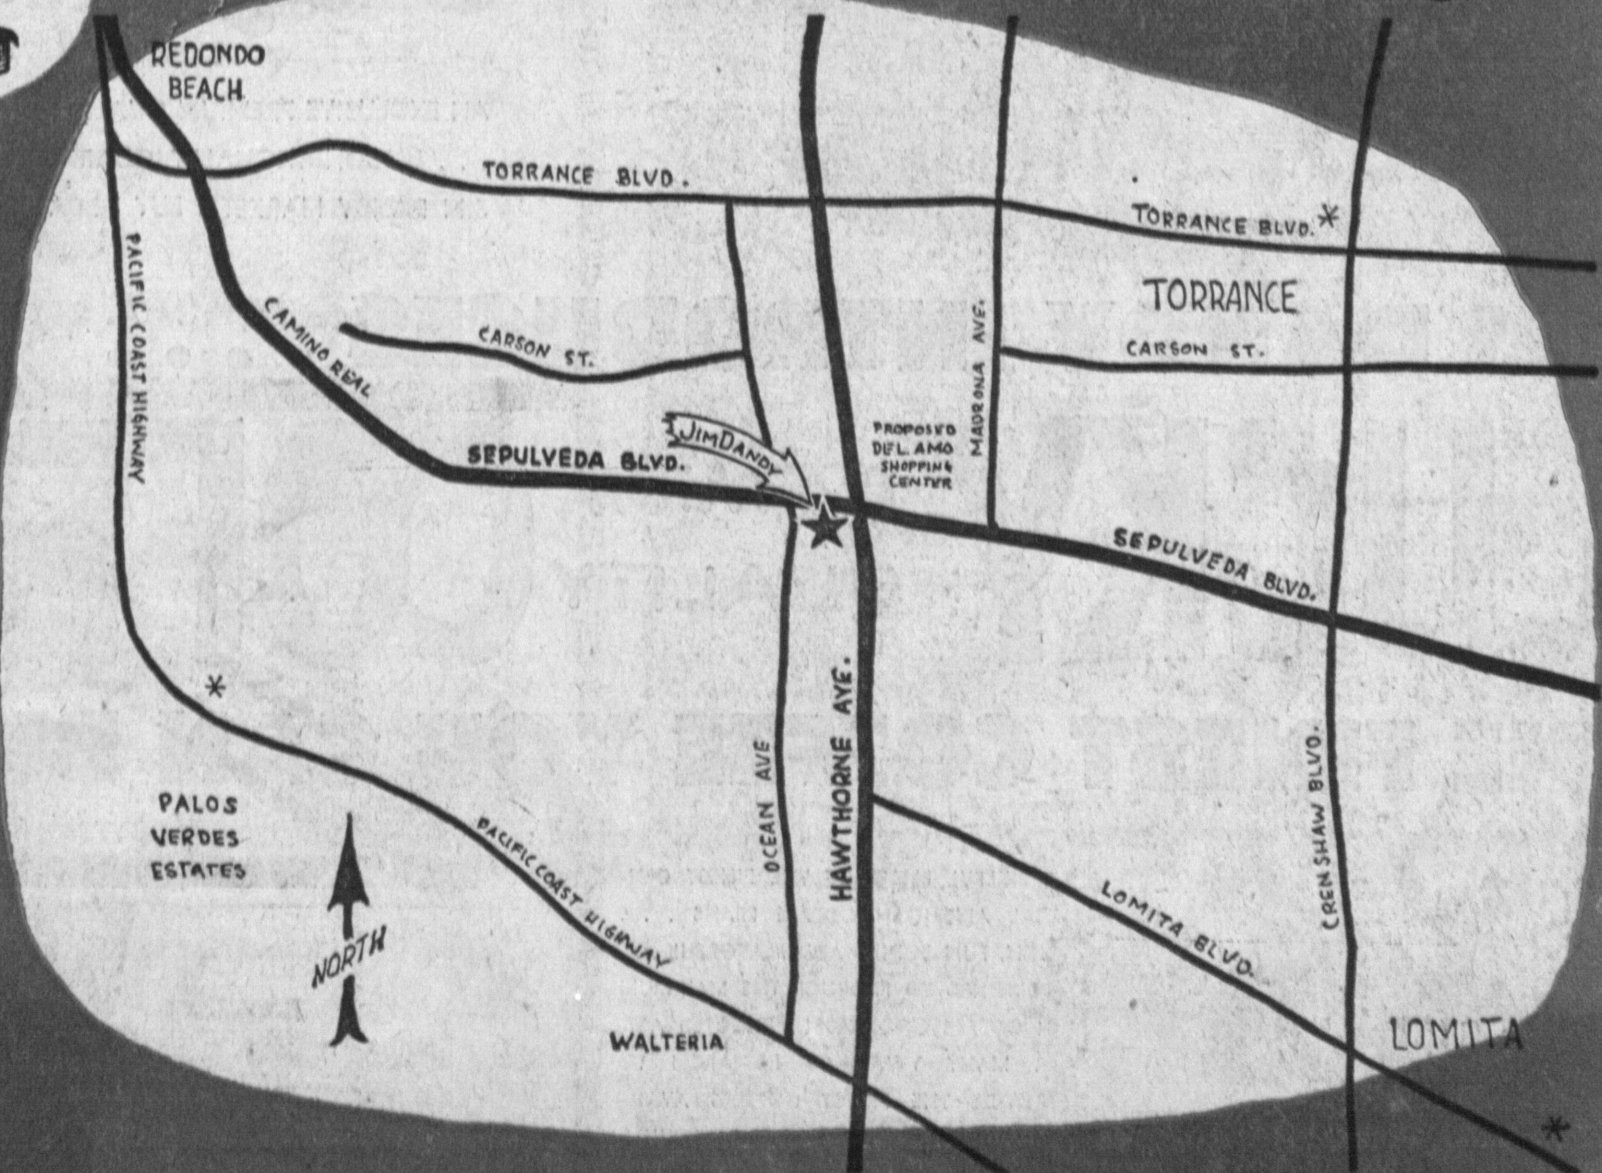

FABULOUS SAVINGS...during the

grand opening

of *Jim Dandy's* LARGEST FINEST MARKET

Celebrate with us...during this GREAT MONEY SAVING...

FOOD SALE

3860 SEPULVEDA BLVD.
SEPULVEDA
 — AND —
HAWTHORNE
 West TORRANCE

free gifts and fun for all at new store

Doors Open 9 A.M. . . . COME EARLY!

4 Day Celebration

THURS., FRI., SAT. & SUN.,
APRIL 24, 25, 26, 27

GRAND OPENING PRICES ALSO AVAILABLE AT . . .
 JIM DANDY MARKETS LOCATED IN . . . TORRANCE . . .
 HERMOSA . . . REDONDO . . . LOMITA, HARBOR CITY AREA