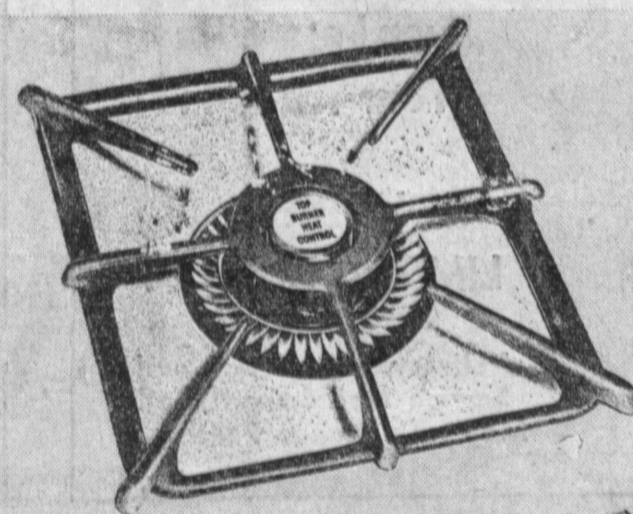

The 1958 automatic Gas range illustrated is the WESTERN-HOLLY. Other makes equipped with top burner heat control include Gaffers & Sattler, Hardwick, O'Keefe & Merritt, RCA Whirlpool, Roper, Wedgewood.

LOOK FOR THE GREEN DOT— your buying guide to the greatest advance in cooking:

TOP BURNER HEAT CONTROL!

Ends Pot Watching Forever!
With Top Burner Heat Control, all you do is dial the desired cooking temperature. The sensing element takes over. It touches the pan, takes its temperature, then raises or lowers flame to maintain pre-set cooking temperature. Any pan you own becomes automatic. No wonder folks call this feature the "Burner with a Brain!" See the new Gas ranges that are automatic all the way—at your dealer or Gas Company.

BETTER LIVING AT LOWER COST

Southern California Cooks with Modern

For modern Gas service beyond our system, see your L-P Gas dealer.