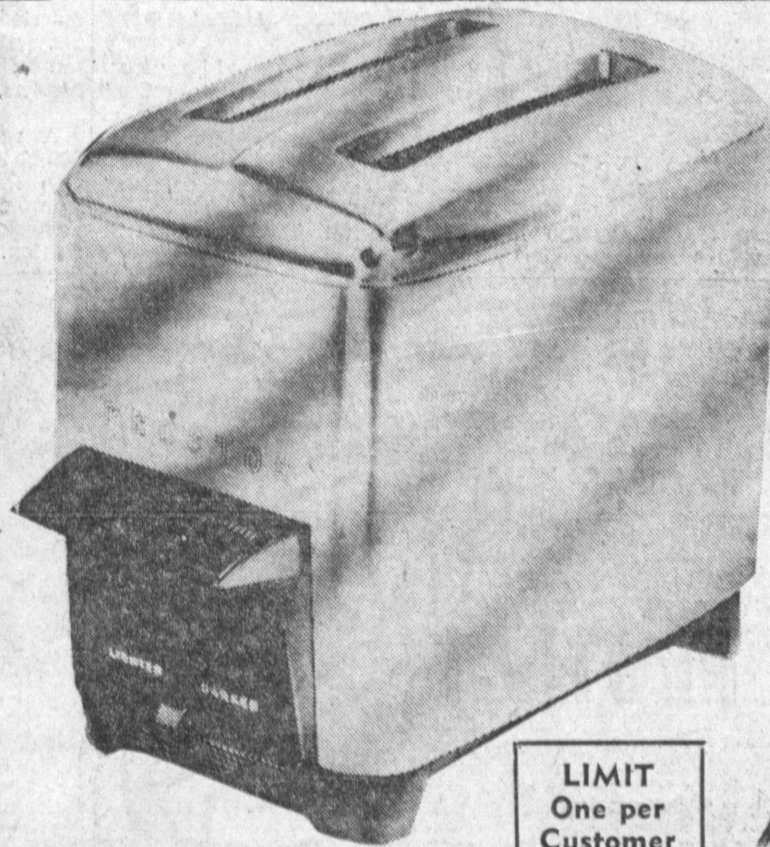

SALES

MARY PROCTOR DELUXE MODEL TOASTER

Lustrous chrome finish,
fully guaranteed for 1
year.

Regular \$15.95

At
Griffey's
Just **\$7⁸⁸**
Cash
Price

LIMIT
One per
Customer

NEW!

Featuring:

BRAND NEW
Hamilton Beach
3-Speed
 Portable
MIXETTE
 Reg. 19.95
\$9⁸⁸
 5-Year
 Guarantee
 Quantity
 Limited

Brand New
GENERAL ELECTRIC
3-Way
 Portable
RADIO
 AC, DC or
 Batteries
 Reg 31.95
\$19⁸⁸
 Fully
 Guaranteed
 Cash price
 (Quantity Limited)

BRAND NEW
GENERAL ELECTRIC
 Double Bed
 Size
**Electric
 Blanket**
 Now
 Only **\$9⁸⁸**
 Cash price
 1 Per Customer
 (Quantity Limited)

ZENITH 21" SWIVEL CONSOLE

BRILLIANT
NEW 1958
STYLING

RATED No 1
Over every other TV set manufactured in the
United States today.