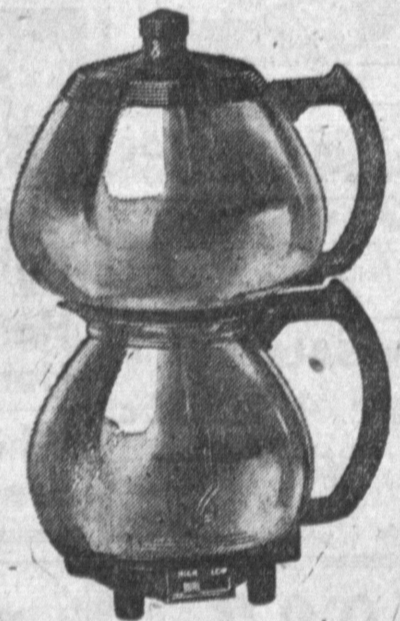

SUNBEAM Price Break!

Sunbeam AUTOMATIC COFFEEMASTER

With the Sunbeam Automatic Coffeemaker you are assured of perfect coffee every time. Water temperature, agitation, and brewing time are controlled automatically. Solid copper, chrome plated. 10-cup size.
List $38.95

CERTI-BOND PRICE

$24⁵⁸
Plus 5%