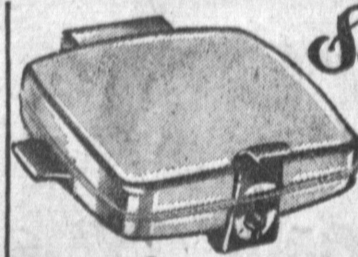

# LOOK AT THE

Here's Positive Proof ... You See

**Iris Detergent**  
Extra Large Size

**49¢**  
Plus 5%

99c PLANTERS  
COCKTAIL  
**PEANUTS**  
Jumbo 1-lb. Can

**59¢**  
Plus 5%

MIXED NUTS ..... 80¢  
DELUXE MIXED NUTS, 15-oz. .... 92¢  
OLD FASHIONED CASHEWS CRUNCH .. 62¢  
CASHEWS ..... 87¢  
PEANUT BUTTER, 8-oz. .... 47¢  
\*Plus 5%

**COFFEE**

Nationally  
Advertised

3-lb.

Can

**\$2.19**  
Plus 5%

## SUNBEAM Price Break!

**Sunbeam AUTOMATIC COFFEEMASTER**

With the Sunbeam Automatic Coffeemaker you are assured of perfect coffee every time. Water temperature, agitation, and brewing time are controlled automatically. Solid copper, chrome plated. 10-cup size.  
List \$38.95

CERTI-BOND PRICE

**\$24<sup>58</sup>**  
Plus 5%

**Sunbeam Radiant Control WAFFLE BAKER AND GRILL**  
List \$34.95

Only the Sunbeam operates with radiant control. That's why it makes both perfect waffles and grilled sandwiches, as well as bacon, eggs, pancakes, etc. Signal light, dripout and expansion hinge.