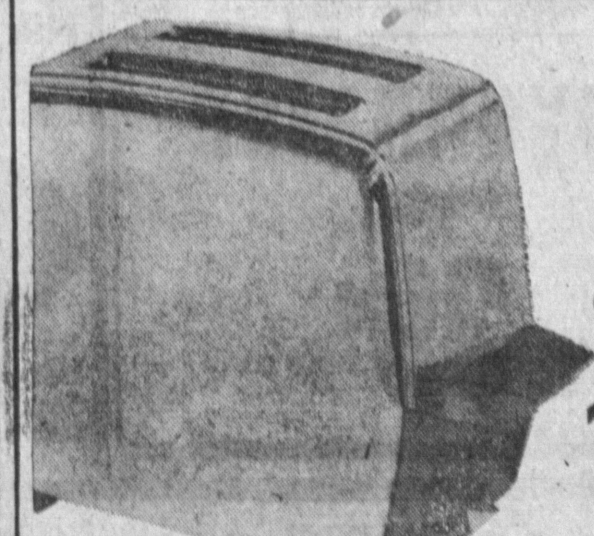

PROCTOR
Toaster

List $19.95

CERTI-BOND PRICE

13³⁵
Plus 5%