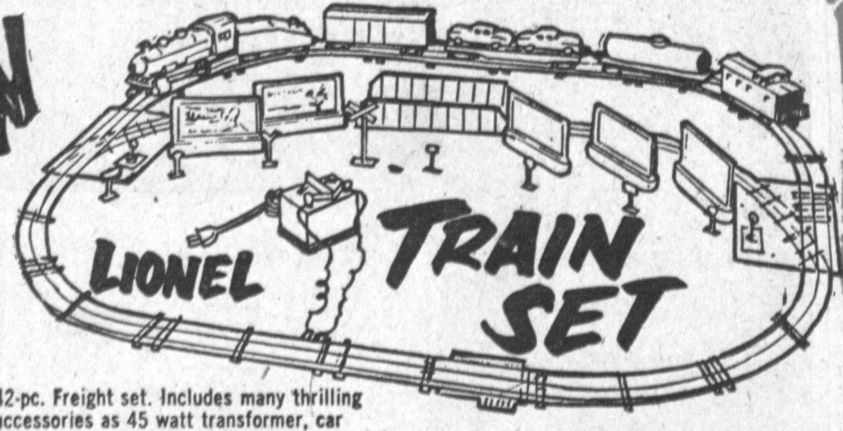

BIG DISCOUNT TOY SALE!

QUANTITIES LIMITED... HURRY, HURRY!! SHOP AT NITES & AVOID THE CROWDS!

WOW

42-pc. Freight set. Includes many thrilling accessories as 45 watt transformer, car uncoupler, girder bridge, 16 sections of track, 2 manual switches, 8 signs, 5 billboards, Steam locomotive, coal car, flat car with autos, box car, tank car and caboose.

- | | | | |
|--|----------------|---|----------------|
| Battery Operated Shuttle Train (244) Reg. \$5.00 | \$3.98 | SMOKE and WHISTLES 6-Car Steam Freight (1003), Reg. \$50.00 | \$27.88 |
| Battery Operated Electro-Freight Set (243), Reg. \$5 | \$3.98 | 5-Car Twin Unit Diesel (1004), Reg. \$37.50 | \$23.88 |
| LIONEL TRAIN (1001) Reg. \$69.95 | \$25.88 | 'O' Gauge Diesel Freight (1005), Reg. \$50.00 | \$31.88 |
| SMOKES - 7-Car Steam Freight (1002), Reg. \$48.75 | \$27.88 | 'O' Gauge Twin Motors Diesel (1006), Reg. 68.75 | \$43.88 |
- ACCESSORIES .. 33 1/3% OFF!**