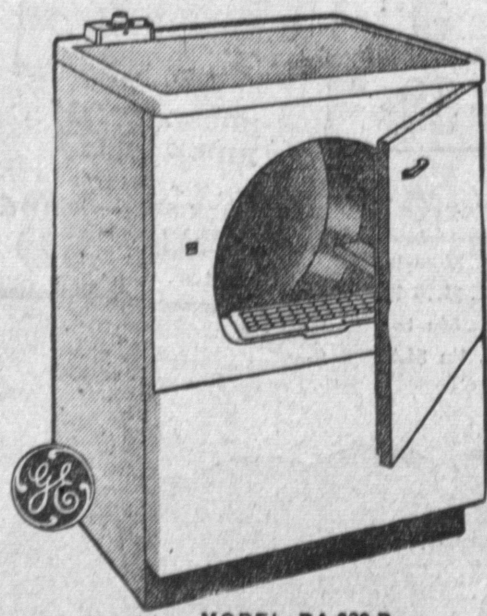

ONLY \$5 DOWN

THE FILTER-FLO WASHER BY GENERAL ELECTRIC

For **ONLY \$179**⁹⁵ WHILE THEY LAST!

WITH THESE FAMOUS FILTER-FLO FEATURES:

- BIG 10-LB. LOAD CAPACITY
- WATER TEMPERATURE SELECTOR
- NON-CLOGGING FILTER
- DETERGENT DISPENSER
- ACTIVATOR WASHING
- DAMP-DRY SPIN
- 5-YR. SEALED-IN TRANSMISSION WARRANTY

ONLY \$5 DOWN

LOOK AT THIS PRICE FOR A FAMOUS DRYER BY GENERAL ELECTRIC

ONLY \$129⁹⁵

IT WORKS ON 110 Volts-Plus

- ✓ NEW AIR FLOW SYSTEM
- ✓ ADJUSTABLE TEMPERATURE CONTROL
- ✓ EXTRA CAPACITY LINT TRAP
- ✓ SAFETY STARTER SWITCH

and you can buy it on easy terms

1958 SLIMLINE TV BY G-E

ONLY \$179⁹⁵

(Base Slightly Extra)

- New 110' Aluminized Picture Tube
- Convenient Top Tuning
- Better Fringe Area Reception

JUST IN TIME FOR

HOLIDAY TV VIEWING