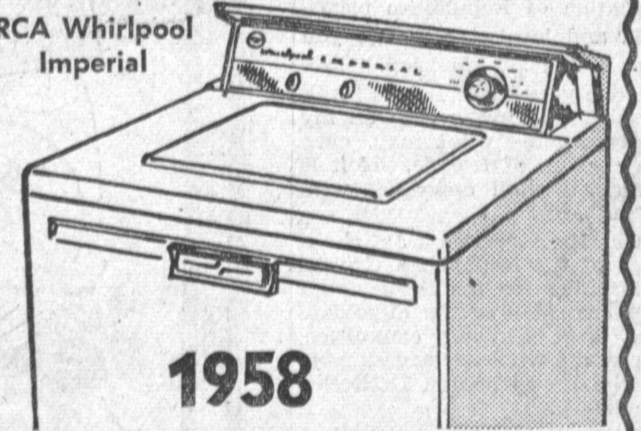

EMERSON FULL DOOR
24" CONSOLE TV

Reg. \$4.40
50% OFF

\$220

EASY REGENT
RATED NUMBER 1 IN CONSUMER'S
AUTOMATIC
WASHER

2 agitation speeds
5 wash water temps.
3 rinse water temps.
3 complete cycles

Model ADG
Reg. \$379.95

\$229⁹⁵
The Above Price is Below Any Dealer's Cost!

AUTOMATIC WASHER

RCA Whirlpool Imperial
1958
Model EA 90
Regular \$369.95

\$238⁸¹

16 cu. ft. Philco
Refrigerator
Freezer
Combination

Reg. \$629.95

\$399⁹⁵
Separate freezer below holds 240 lbs. of frozen foods.