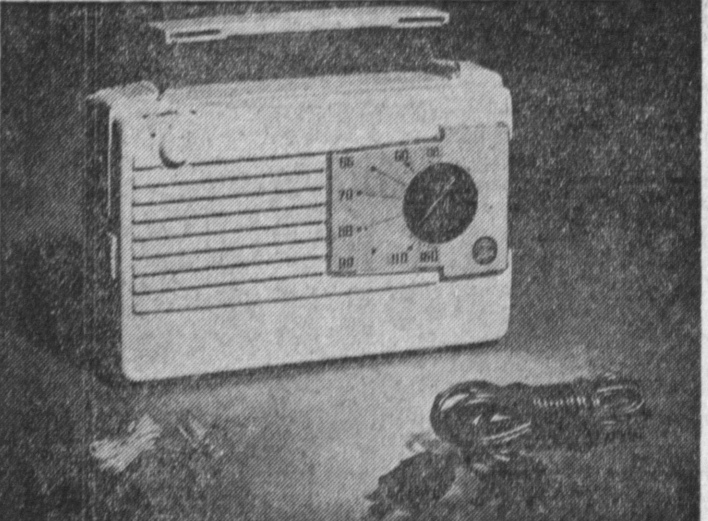

Complete selection of RONSON LIGHTERS

**BLACK FOREST CUCKOO CLOCK**

\$9.98 \$1.00 Wkly. USE YOUR CREDIT

AUTOMATIC ELECTRIC BLANKET CONTOUR FITTED 1988 100 Wkly. Reg. \$36.95 Double Bed Single Control...\$22.88 Double Bed Dual Control...\$27.88

**SUNTONE PORTABLE RADIO**  
 A.C., D.C., AND BATTERY  
 Beautiful Tone — Large Speaker  
 Battery and Earphone Included Reg. \$42.50. Sale price \$29.95 \$1.00 Wkly.

Use Our Easy Credit Plan

**VISIT OUR CAMERA DEPARTMENT CANDID OR MOTION PICTURE**

Early American 14-Pc. Milk Glass Punch Set  
 ● 9-Pt. Punch Bowl  
 ● Punch Bowl Foot  
 ● 12 Cups  
 ● 36 Servings

SPECIAL \$4.99

**ELECTRIC SHAVER SPECIALS**

Sunbeam Model was 29.50	19.88
Shick Was 29.50	17.88
Ronson Was 28.50	14.88
Ladies and Men's Sunbeam Set BOTH FOR \$29.90	
One Lady Sunbeam	
One Shavemaster	
Remington Rollectric	31.50
Norelco	24.50