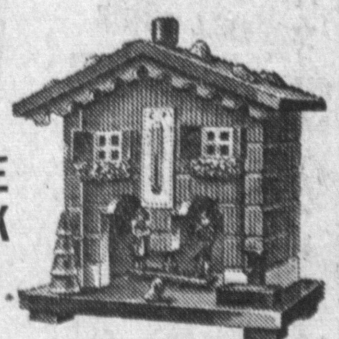

**SUNTONE PORTABLE RADIO**  
 A.C., D.C., AND BATTERY  
 Beautiful Tone — Large Speaker  
 Battery and Earphone Included Reg. \$42.50. Sale price \$29.95 \$1.00 Wkly.

Use Our Easy Credit Plan

**VISIT OUR CAMERA DEPARTMENT CANDID OR MOTION PICTURE**

Early American 14-Pc. Milk Glass Punch Set  
 ● 9-Pt. Punch Bowl  
 ● Punch Bowl Foot  
 ● 12 Cups  
 ● 36 Servings

SPECIAL \$4.99

**ELECTRIC SHAVER SPECIALS**

Sunbeam Model was 29.50	19.88
Shick Was 29.50	17.88
Ronson Was 28.50	14.88
Ladies and Men's Sunbeam Set BOTH FOR \$29.90	
One Lady Sunbeam	
One Shavemaster	
Remington Rollectric	31.50
Norelco	24.50

No Trade-In Required Use Your Credit \$1 WEEKLY

57-Piece JAMAICA DINNERWARE Special Value 24.88 50c WEEKLY

**FREE EXTRA BONUS**  
 IMPORTED WEATHERHOUSE with THERMOMETER & BANK

Possible only as the result of an especially large purchase from the makers. Richly hand-detailed and hand-painted. FREE with the purchase of the cuckoo clock. The figure that comes out predicts fair or foul weather. Use as bank tool.