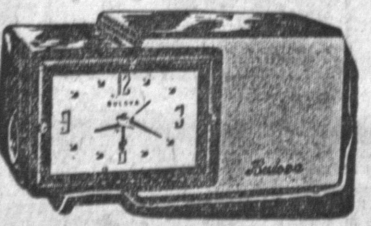

**EASIEST CREDIT!**

ARGUS CAMERAS From \$15.95  
 SUNBEAM TOASTER Automatic control. \$29.95 50c WEEKLY  
 10-DIAMOND SET 14K gold. \$100.00 \$1.00 WEEKLY

**FREE!!**  
 1958 CALENDAR PLATE  
 With any purchase of only \$295 OR MORE  
 All the Design on This Ceramic Plate  
 Is 22 Karat Gold

Genuine 52-pcs. Wm. Rogers. SILVERPLATE Including chest. \$29.95 50c WEEKLY

Genuine Kundo 400-day ANNIVERSARY CLOCK \$29.50 50c WEEKLY

Beautiful selection of FINE ROSARIES Priced from \$5.95

Men's SCHICK SHAVER Special value was \$29.50. \$17.88 50c WEEKLY