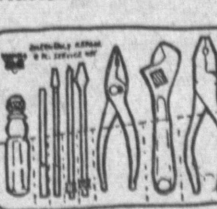

Mansco SERVICE KIT

Kit includes cutter, wrench, plier and 4 screwdrivers.

REG. 3.95

2.22