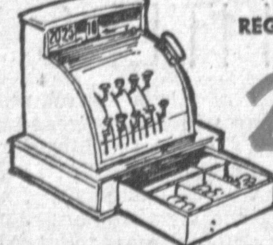

Leanse

auto supply INC.

...The ONLY place to shop for Christmas!

XYLOPHONE

REG. .79

63¢

Maco U.S. Army Tank

REG. 10.98

6.66

Make Your Own SNOW!

Push the button and make it snow. Ideal for windows, fireplaces, Christmas tree, etc. ...

REG. .95

49¢

Jr. Miss TRAVEL COSMETIC BAG

A beautiful, durable, washable plastic case filled with safe, harmless toy cosmetic and vanity items.

REG. 1.98

1.59

CASH REGISTER

Rings up sales from 1c to $1.00. With play money. Push lever opens drawer and bell rings.

REG. 2.98

2.39

COOTIE GAME

REG. 2.00

1.59

LOOK AT THIS! XMAS TREE LITE

INDOOR

7 light multiple outfit. Each lamp burns independently. U.L. approved. Color bulbs. BARGAIN!

REG. 1.95

50% OFF 99¢

REG. 62.55

29.95

BETSY-WETSEY DOLL

REG. 6.00

$3.99

SNAP TRAIN

REG. 1.98

$1.59

WHEE-LO

Nationally advertised. The newest game for young and old.

Sale Price

59¢

REG. .79

TINKER TOY

A perennial favorite building game for young and old.

113 PIECE SET

$1.19

53 PIECE SET

59¢

149 PIECE SET

$1.59

78 PIECE SET

79¢

215 PIECE SET

$2.39

POOL TABLE

REG. 19.95

15.95

BEAT THE CLOCK

REG. 3.98

Famous game with automatic loud ticking clock and 40 NEW stunts of hilarious fun for the entire family.

3.19

Buddy-L Sand & Stone-TRUCK

REG. 3.29

2.69

"CROKAY" SET
Complete with 4 mallets and hardwood balls and handy carrying and storage case.

REG. 4.95

only 1.99
A TERRIFIC GIFT ITEM!

PLAY DRILL

JUST LIKE DADDY'S BUT SAFE FOR ME!

Operates with battery motor with work bench and 6 play tools that really work.

REG. 2.98

2.39

Mattel TOMMY BURP

Looks amazingly REAL! Fires smoking bursts or single shots!

REG. 2.50

1.99

STUFFED BEAR

13" playtime bear. Assorted choice colors.

REG. 2.29

1.83

PIANO

Chime-tone with black and white keys. Black enamel finish.

REG. 3.98

3.19