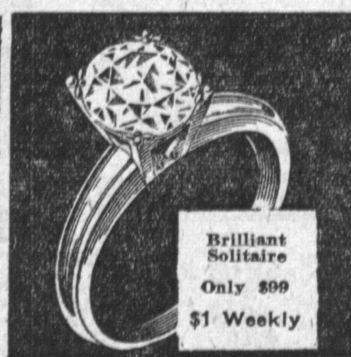

FREE!! YOUR CHOICE OF THESE 3 GIFTS WITH PURCHASE OF $29.95 OR MORE DURING THIS SALE

THIS OFFER DOESN'T APPLY TO PREVIOUS PURCHASES OR LAY-A-WAYS—CONTRACT MERCHANDISE EXEMPT FROM ALL FREE OFFERS

SHOP EARLY