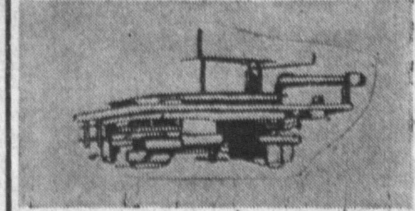

4-SPEED RECORD CHANGER