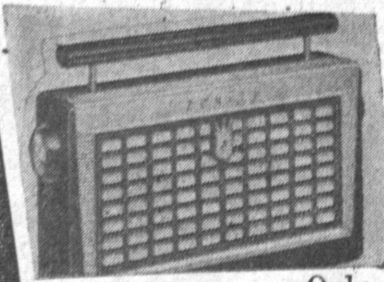

ZENITH 3-WAY PORTABLE RADIO

with unbreakable carrying case
Beautiful Rich Tone
REGULAR $36.95
Only **$24⁸⁸**

FREE $5.95 3-PIECE STADIUM CUSHION SET with purchase of any Zenith Portable.