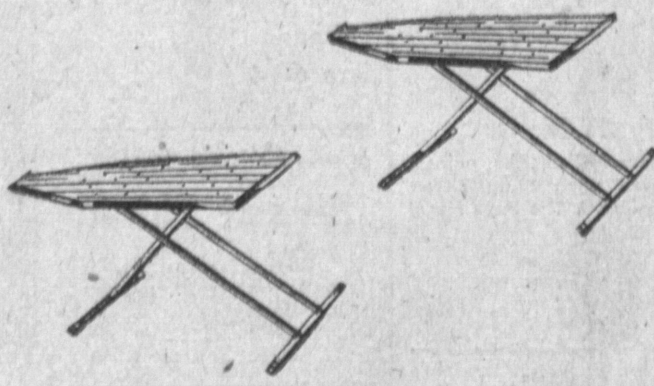

Reg. 12.95 **\$6⁹⁹**

You have seen it demonstrated on television. A wonderful education toy. See it at Nahas.

**BUST'N BRONCO
STICK
HORSE**

Opening Special

Reg. \$98 **66¢**

Four foot stick with big padded horses head and mane. Let the little cowhands ride the range to their hearts content.

**THREE TIER
UTILITY TABLE**

By Cosco .. Opening Special

Reg. 12.95 **\$6⁹⁵**

Tubular chrome legs and handle, 3 shelves 16"x22", 29" high. Twin appliance outlet. Pink, white, yellow and turquoise.

**RID-JID
LAUNDRY CART**

Roll-or-Tote

Opening Special

Reg. 12.95 **\$6⁹⁵**

Adjustable height, folds, has plastic removable laundry bag, and plastic wheels.

**MARY PROCTOR HI-LO
IRONING BOARD**

Opening Special

Reg. 14.95 **\$7⁹⁵**

All steel, adjusts automatically, steam vent top, curved legs, non-skid rubber tips. You can sit down to iron.