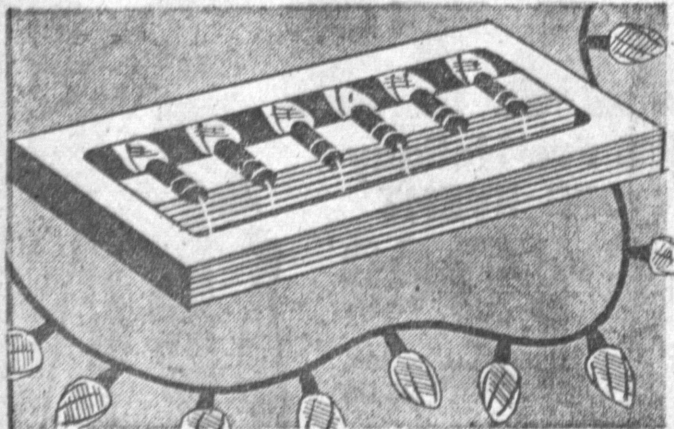

NAHAS

DEPARTMENT STORE
1250 REDONDO BEACH BLVD., GARDENA ...
IN THE GARDENA VALLEY SHOPPING CENTER ...
(NEXT DOOR TO VON'S MARKET)

Re-opening Sale

SALE STARTS 10:30 A.M. TODAY, THURSDAY

SPECIALS

HEY KIDS!!
SEE TELEVISION'S
SKIPPER FRANK
7:30 P.M.
TODAY - THURSDAY
FREE PRIZES—SHOW