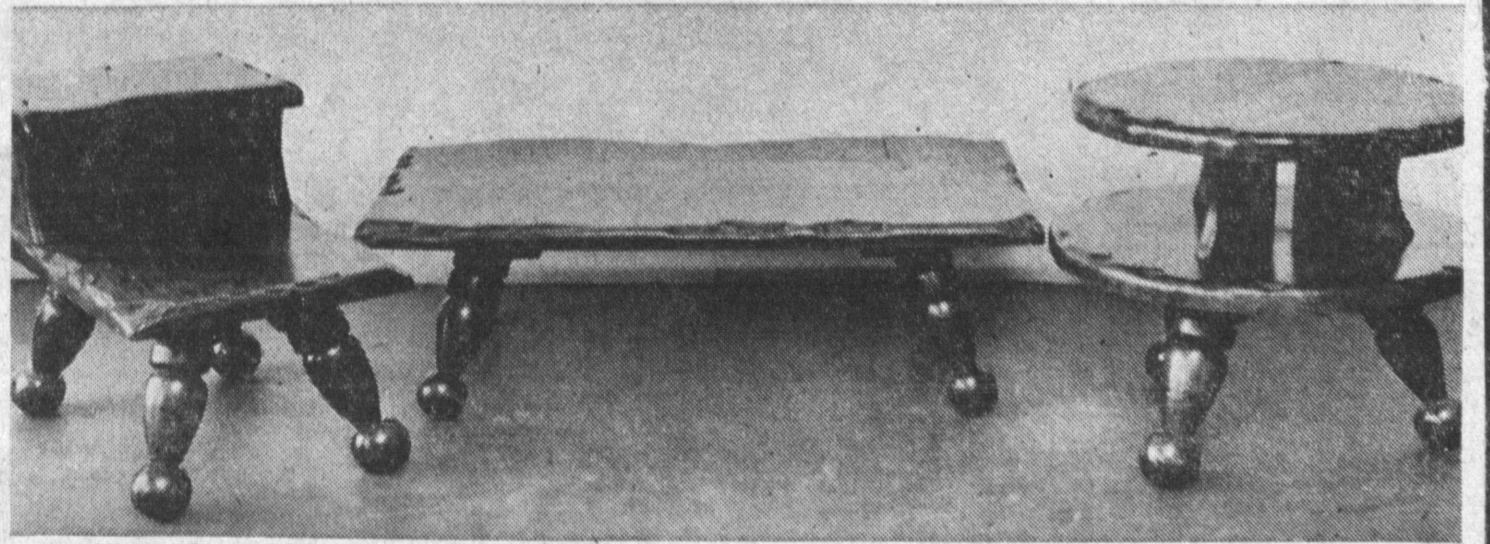

Gremlins Attack Story

Gremlins were at work in the print shop last week and they ganged up on a story about the engagement of Miss Dore's Thompson to Walter Van Saun, Jr. The critters jumped all over the linotype keys and converted Mr. Van Saun to Mrs. Van Saun and performed other mean and devilish tricks with the type. The print shop has a posse out for the culprits.

NEW SCOUT TROOP

At the October Association meeting of Flavian PTA it was voted to sponsor a new cub scout troop 706.

The PTA also sponsors two Brownie troops, 2127 and 219 at this time.

GUILD PLANS SEMI-ANNUAL RUMMAGE SALE

On Friday and Saturday, November 8 and 9, all Guilds of the Nativity Catholic Altar Society will hold their semi-annual rummage sale. It will be held at Nativity Parish hall, 1420 Cota ave.

The doors will be open from 10 a.m. to 9 p.m., both days. Mrs. Harry F. Kale, president of the Altar Society, is general manager of the sale, and Mrs. J. M. Boudreaux is rummage sale chairman, assisted by Mrs. F. H. Dihope and Mrs. J. E. Powers.

win Dean, Delbert White, Gregg Gordon, Joseph Hughes, John Tweedy, James Conlon, Regina Cunningham and Elles Cook. The Parish hall will be open every day to receive donations, and pick-up service may be arranged by calling Mrs. Robert Moffitt or Mrs. H. L. Glass.

Distressed Salem Finish
HARD ROCK MAPLE

$ 39⁹⁹
Each

Coffee Table, 28"x48"
Step Table, 20"x30"
Round Lamp Table, 30" dia.

Also Oversize Coffee Table (33"x54") . . . $49.99

NOTE:
This genuine hard rock maple is 2 inches thick—full 8 quarter stock! Do not confuse this with cheaper imitations which are only 5 or 6 quarter stock.

These pieces are open stock—but we have a limited quantity only at this low price. When this special purchase is exhausted you may still obtain additional pieces at the regular price.

OUR GUARANTEE
● If you buy furniture from us and find it priced for less elsewhere—we will refund the difference in cash.
1. Merchandise must be TAGGED with lower price.
2. Merchandise must be within a 20-mile area.
3. Our Comparison Shopper must verify all claims.

WARD-RICHARDS

EXACTLY 1 Mile West of Hawthorne Blvd.

2318 REDONDO BEACH BLVD.
REDONDO BEACH

HOURS:
Open Daily 'til 9
Saturdays 10 'til 6
Sundays 12 'til 6

TRULY Custom-Made DRAPERIES

Baer's draperies thru their direct mill purchases on drapery fabrics present sensational values. A group of fabrics normally selling for $1.98 to $2.98 yard without workmanship, now $1.98 yard labor included. Draperies 84 inches long. Free decorator service in your home.

BUDGET TERMS AVAILABLE

$1.98 includes fabric and CUSTOM LABOR for less than the price of the fabric alone

YOUR CHOICE OF:
HEAVY NOBBY TEXTURE METALLIC • TEXTURED CLOSE WEAVE BOULE
HEAVY ANTIQUE REVERSIBLE SATIN • SUNFAST TEXTURES

Our Sales Policy Assures You That You Will Get Exactly What You Ordered... We'll be here tomorrow to guarantee what you buy today.

WARRANTY
We have the largest selection of curtains, drapery fabrics, bedspreads, pillows, traverse and curtain rods in the Los Angeles area, at prices you can afford.

BAER'S
1512 CRAVENS DOWNTOWN TORRANCE FA. 8-3303

Further Reductions! — Bigger Savings
GUYS 'N DOLLS' FINAL 3 DAYS
REMODELING SALE!

Thurs. Fri. Sat. Thurs. Fri. Sat.

The carpenters and painters are coming Saturday night & we need to move this merchandise to make room for them to work.

INFANTS Gowns, Kimonas, Fitted Sheets, Towel Sets, etc. Vals. to 1.59 $1.00	Girls' "Show-off" PANTIES Boys' Vests Boys' & Girls' Sox Val. to 79c ea. Sizes to 16. 3 for $1.00	Hooded Sweat Shirts SIZES to 16 Reg. 2.49 to 2.98 $1.99
Girls' Playwear $1.99 Pedal Pushers, Slim Jims, Reg. 2.49 to 2.98.	BOYS' SHIRTS & POLOS $1.00 POLOS—Sizes to 16, Reg. 1.39	BILLY THE KID—Reg. 2.95, 3.98
GIRLS' Dresses 1.99 2.99 3.99 Reg. 2.98 to 5.98.	DENIM JACKETS $1.99	Boys' Suits, Sport Coats & Jackets SALE PRICED
Girls' Coats & Car Coats SALE PRICED	CLOSING OUT—Reg. to 4.98	Children's Shoes $2.49
PADS for 1.99 Cribs, Playpens, Strollers. Val. to 3.98.