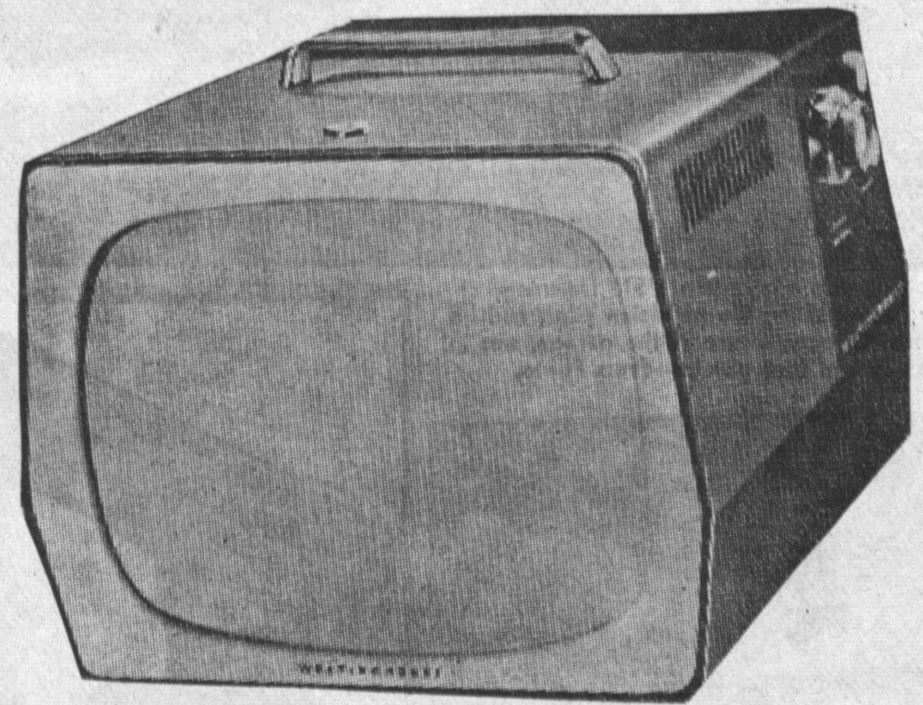

LOOK AT THESE
**1957
CLOSEOUTS**

EXTRA

**BRAND NEW
AND FULLY
GUARANTEED**

NEW 1957 ZENITH 21" SWIVEL CONSOLE

Model Z-2244R

Featuring . . .

- Cinebeam Picture Tube
- 18,000 Volt Chassis
- Spotlight Dial
- Top Tuning

Available in
Blonde or Mahogany

Reg. \$299.95

Now Only **\$188⁸⁸**

Only \$9.68 per Month

**BANK
TERMS**

PRICE INCLUDES
DELIVERY - SERVICE
FACTORY GUARANTEE

**1957
CLOSEOUT**

NEW 1957 WESTINGHOUSE 14" PORTABLE TV

REG.
\$139⁹⁵

While
They
Last

\$98⁸⁸

- Aluminized Picture Tube
- Dark Filter Lens
- Weighs Only 27 lbs.

BANK TERMS

Deluxe WESTINGHOUSE 21" MAPLE CONSOLE

All Hardwood
Cabinet

Available
With
**Remote
Control**

Deluxe RCA VICTOR 24" CONSOLETTA

With
Large Roll
Around Wheel

- Dark Filter Lens
- Aluminized Picture Tube
- Phono Jack
- FM-TV Sound
- High and Easy Tuning

Regular \$299.95

NOW
ONLY

\$199⁸⁸

Pay Only \$9.30 Per Mo.