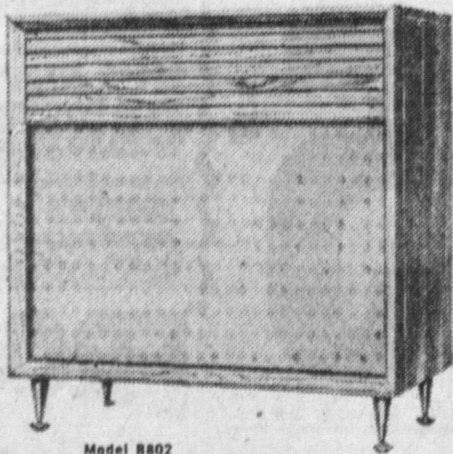

Model 8802
Modern limed oak in beautiful simplicity. Also available in traditional mahogany, walnut or provincial Salem maple. Identical stylings with AM-FM tuner (Model 8802)..... $399.95
$289⁹⁵

NEW FURNITURE CONSOLE HI-FI VALUE
Priced unbelievably low for such superb hi-fi sound — 4-speed record changer, 3 speaker sound, and powerful Hoffman amplifier in rich mahogany (M801), limed oak (B801), or Salem provincial (SP801) finish cabinet.

$199⁹⁵

COME IN AND LISTEN TO EXCLUSIVE "FLOATING SOUND" TODAY!

T.V. STUDIO

2223 TORRANCE BOULEVARD FAirfax 8-6856
Shop Every Night Until 9 P.M. — Except Saturday, 7 P.M.