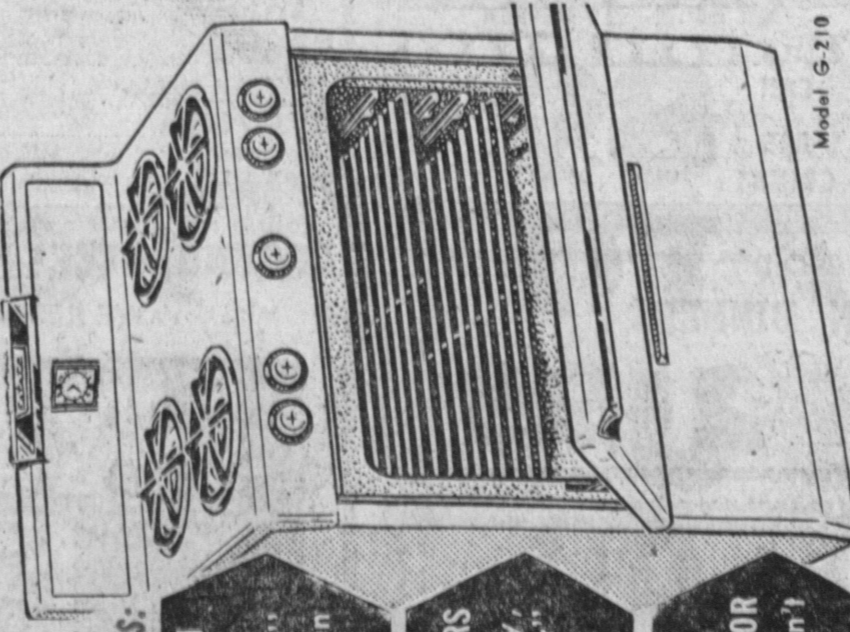

Now Only **149.95**

NEVER BEFORE!
A FULL 30" RANGE AT THIS FANTASTIC LOW PRICE!

NOW!... with ELECTRIC CLOCK, LIGHTED PANEL AND SWITCH CONTROLLED ELECTRIC OUTLET!

- CHECK ALL THESE NEW 1957 FEATURES:**
- GIANT 24 INCH OVEN** "Heat Sealed" for steady, even temperatures!
- 4 HI-LO BURNERS** with steady, even "simmer" setting!
- COUNTER-BALANCED DOOR** stays put; won't drop or slam!
- ROLL-OUT BROILER** easy-to-light, easy-to-use, easy-to-clean!