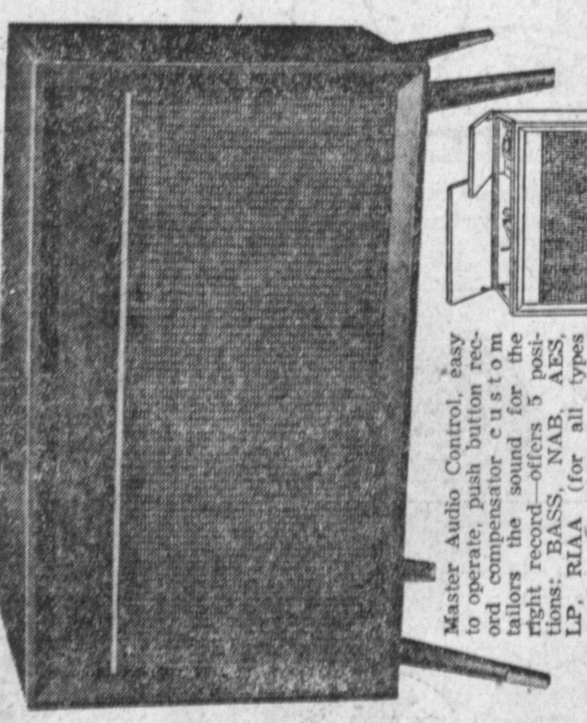

Master Audio Control, easy operate, push button record and play, 5 position tone control, 5 position tailors the sound for the best. BASS, NAB, AES, LP, RMAA (for all types popular, classic, symphonic).

In Luxurious Mahogany Finish Cabinet, AM-FM Radio, 4-Speed Phonograph, Separate Bass and Treble Controls—4 Speakers, 1—12" low resonant woofer and 2 tweeters with cross-over network, 4-speed record player—2-speed tape recorder—push button record compensation.