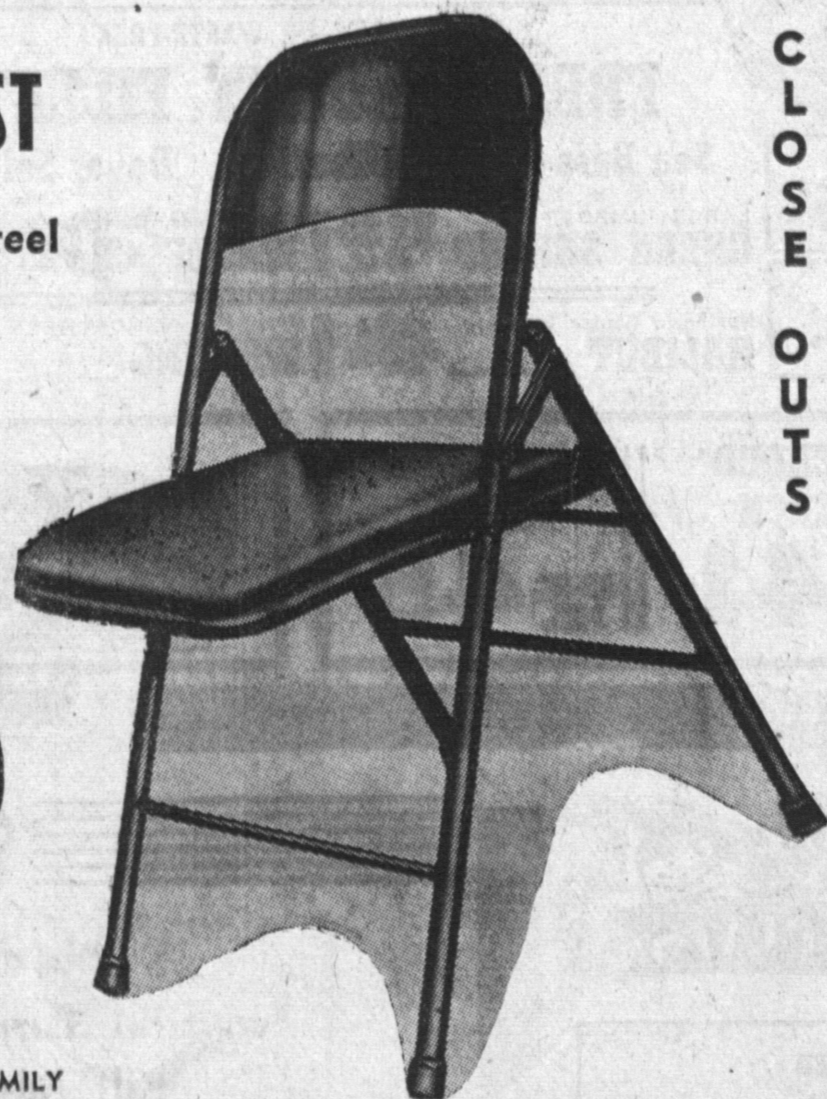

Southern California FURNITURE MARTS
SCOOP OF THE CENTURY

WHILE 150 LAST

First Quality Tubular Steel

Folding Chairs By

VIRCO--

REG. PRICE **\$9.95**

\$3.95 FULL PRICE

CHOICE OF COLORS—ONLY 4 PER FAMILY