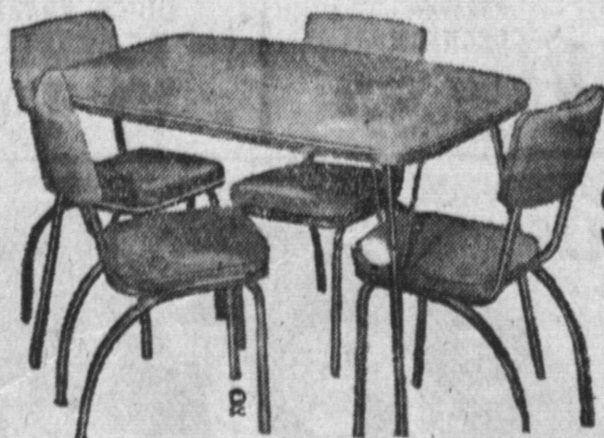

5 PC. CHROME OR Wrought Iron

$29.95

Choice of Colors

CHROME VIRTUE STEP STOOL

Regular **$12.95**

$8.95

3 SPEED CHROME MIXER

Manufactured by McGraw. Manufacturers of the famous Toast Masters

Only **$19.95**

Regular $49.95

OPEN EVERY NITE 'TIL 9: EXCEPT SUNDAY SUNDAY 10 TO 5

PLENTY OF FREE PARKING

IN REAR OF STORE

SOUTH 2200 RE