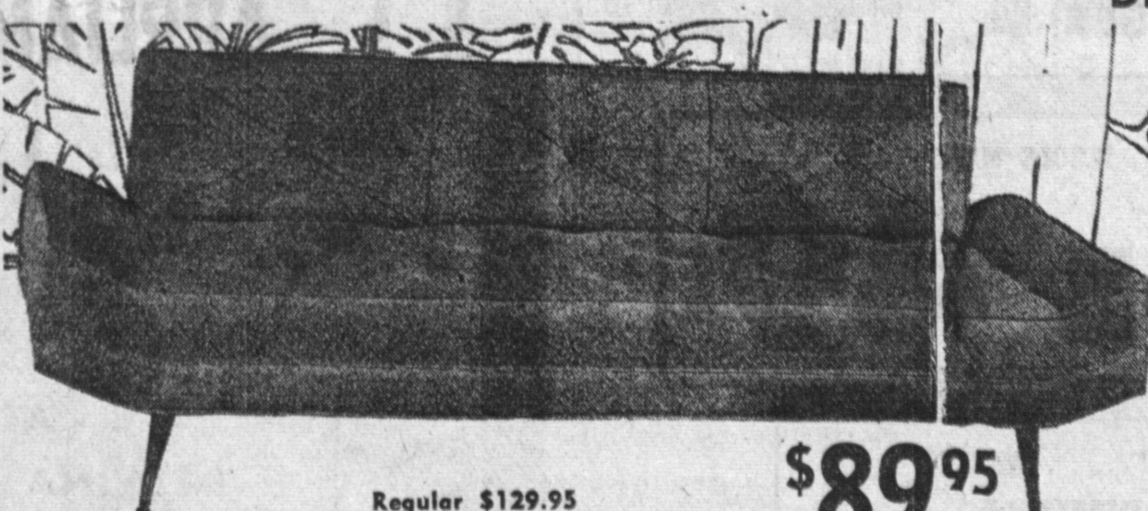

Southern California FURNITURE MARTS
SCOOP OF THE CENTURY

WHILE 150 LAST

First Quality Tubular Steel

Folding Chairs By

VIRCO--

REG. PRICE **\$9.95**

\$3.95 FULL PRICE

CHOICE OF COLORS—ONLY 4 PER FAMILY

C
L
O
S
E

O
U
T
S

VIRCO No. 302 KING SIZE 35x35
CARD TABLE
Reg. \$15.95 **\$9.95**
Our Price...
TUBULAR STEEL CONSTRUCTION

VIRCO No. 301 REGULAR SIZE
CARD TABLES
3.2x32 **\$7.95**
Reg. \$13.95

VIRCO No. 360 30x30 FOLDING
CARD TABLE
Our Low, Low Price Only... **\$3.95**

12 Only VIRCO No. 171
Folding Chairs
\$1.99
Only.....
HURRY DON'T MISS THIS

CONTEMPORARY -- STYLING -- ON A BUDGET

FREE DELIVERY

88" LONG
Beautiful Fabrics

BUDGET TERMS

Regular \$129.95

\$89.95

8 PIECE KITCHEN TOOL SET