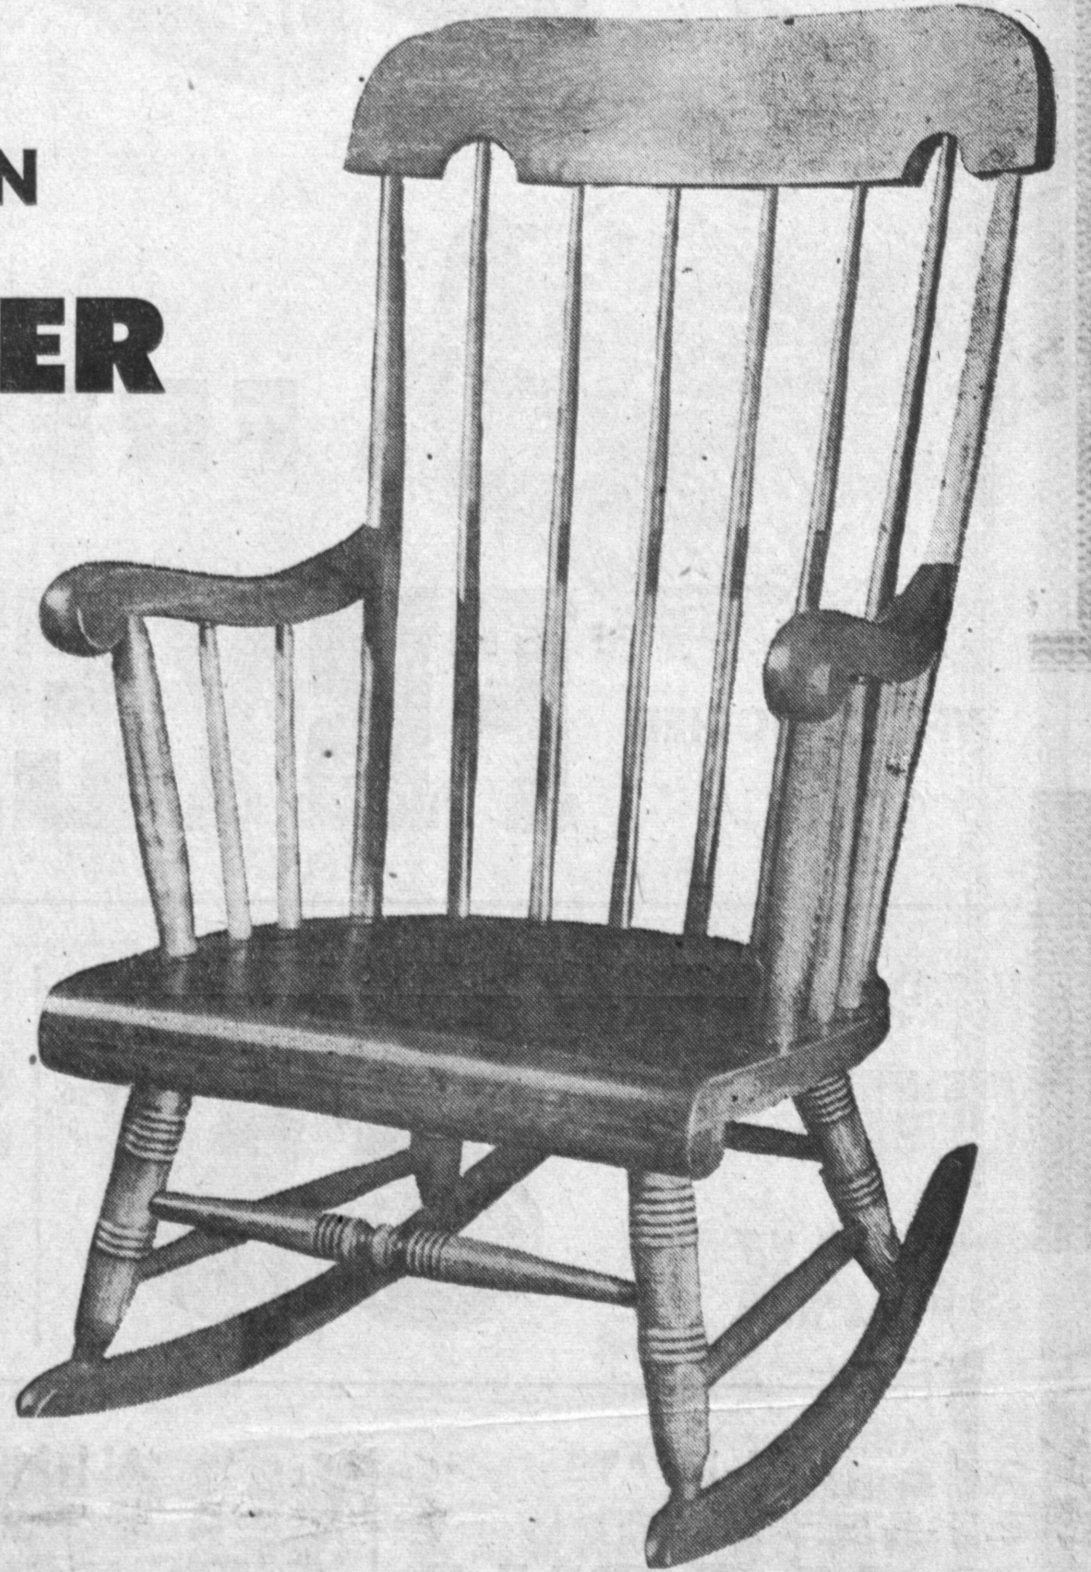

ROCKER

HARDWOOD, SALEM

MAPLE FINISH

Regular $34.50

$19⁹⁵

EXACTLY AS ILLUSTRATED