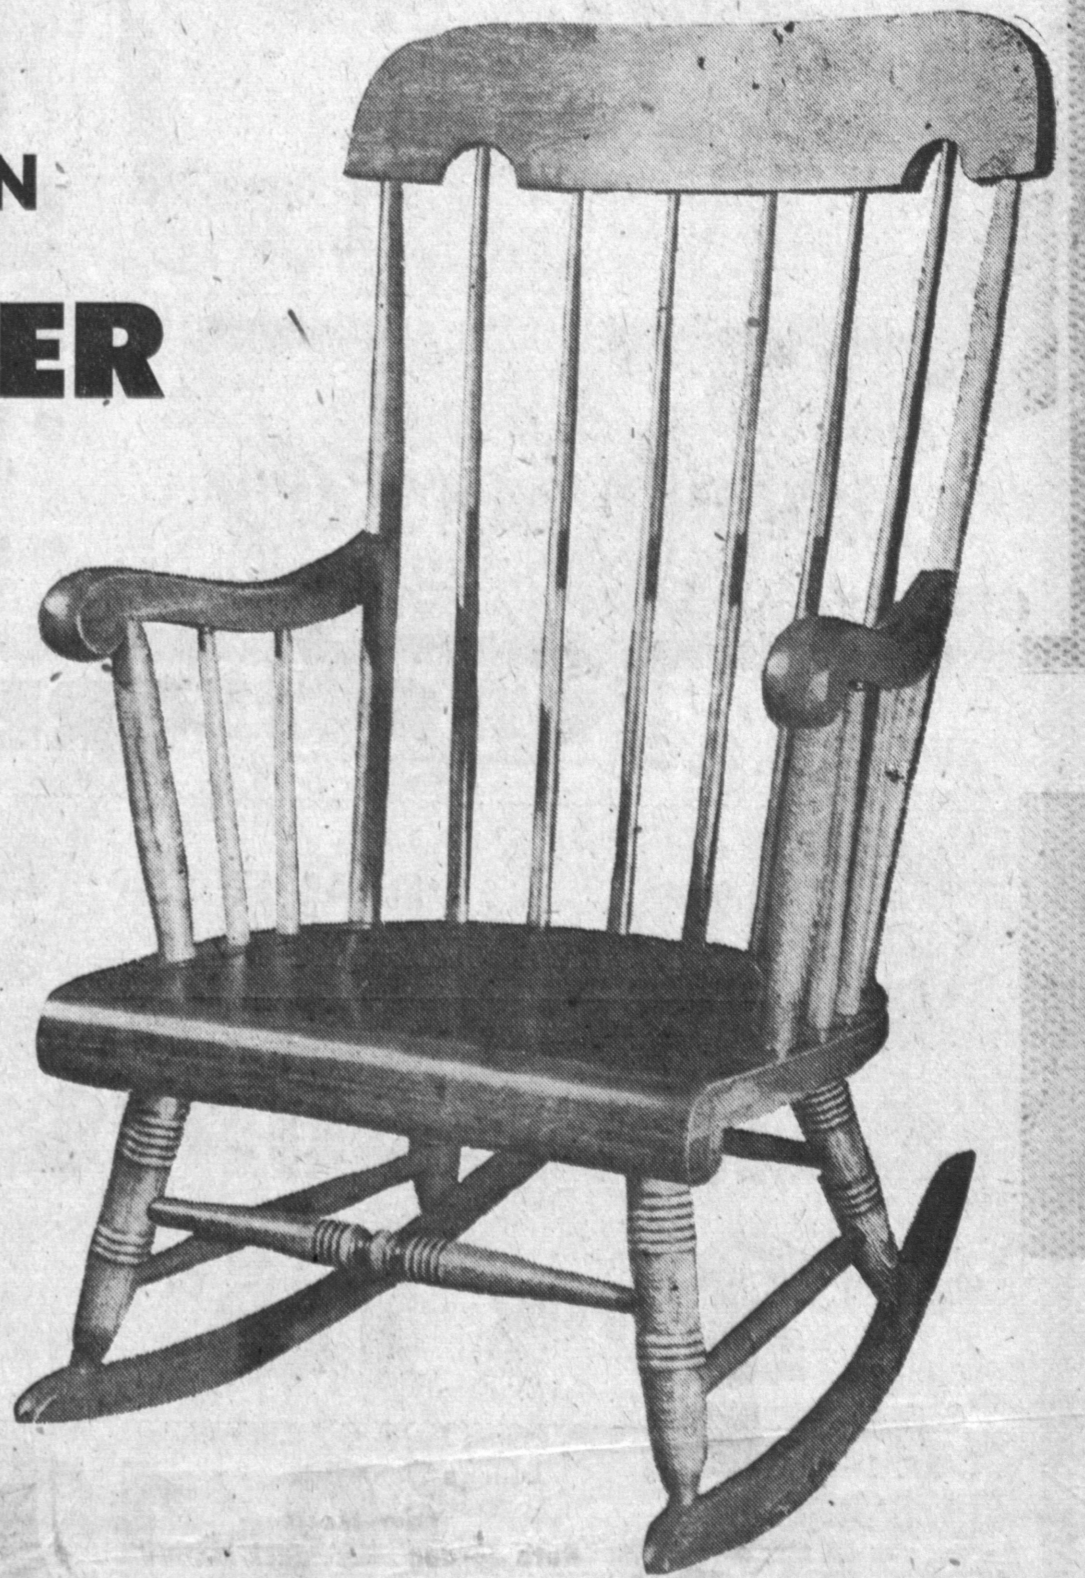

BOSTON ROCKER

HARDWOOD, SALEM
MAPLE FINISH

Regular $34.50

$19⁹⁵

EXACTLY AS ILLUSTRATED