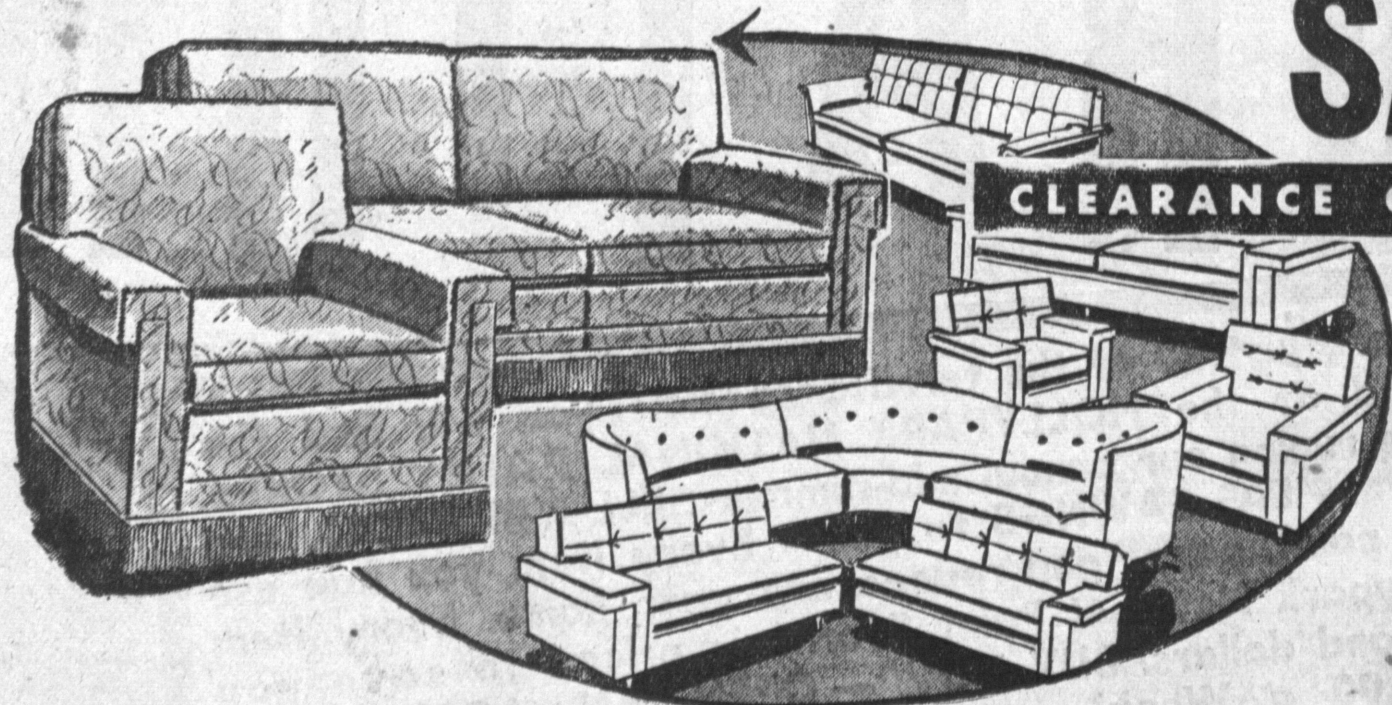

# PURDONS Clearance of Furniture

QUALITY FURNITURE AT GENUINE REDUCTIONS-- SAVING YOU REAL MONEY!

SAVE UP TO **50%**

CLEARANCE OF LIVING ROOM FURNITURE!

- 2-PC. PROVINCIAL COUCH AND CHAIR **\$129<sup>88</sup>**  
Regular \$189.95.....NOW
- MODERN DIVAN AND MATCHING CHAIR **\$129<sup>88</sup>**  
Divan makes into extra bed. Regular 189.95, Now
- 2-Pc. Brown Chromespun Living Room Suite **\$179<sup>88</sup>**  
4" foam zippered cushions. Reg. 289.95, NOW
- 3-Pc. PROVINCIAL CURVED SECTIONAL **\$198<sup>88</sup>**  
Tweed cover, full spring construction seats and back. Unconditionally guar. Reg. 339.95, NOW

## WING BACK PROVINCIAL SOFA & MATCHING CHAIR

Sweetheart back, in chromespun-foam cushions. Regularly 389.95.....NOW **\$269<sup>88</sup>**

## MODERN SLEEPER SOFA.

Opens to full size bed with mattress-covered in fabric and naugahyde, foam cushions. Reg. 269.95.....NOW **\$138<sup>88</sup>**

NAUGAHYDE SLEEPER SOFA. Opens to full size bed with quality innerspring mattress. Slim modern styling, foam cushions. Reg. 319.95. **\$198<sup>88</sup>**

PROVINCIAL SLEEPER SOFA. Opens to full size bed with mattress. 4" foam zippered cushions. Regular 286.95. ....NOW **\$179<sup>88</sup>**

**SWEDISH AND DANISH MODERN SOFAS AND CHAIRS**  
Styled for today—a minimum of bulk, a maximum of comfort. Zippered foam cushions. Covered in variety of exciting new fabrics and colors.