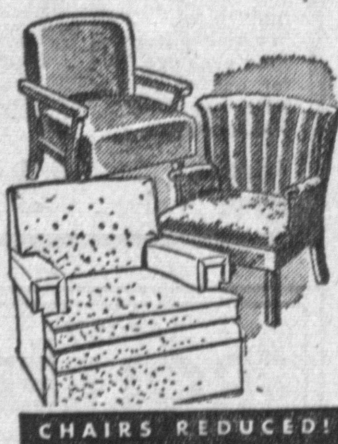

CHAIRS REDUCED!

5-PIECE DINETTES
Your Choice: Wrought Iron or Chrome VIRTUE OR CERTIFIED BRAND

Brass or chrome, self-edging on table. Walnut grain or pearl formica top. Large size with extra leaf. Chairs comfortably padded in choice of beautifully patterned plastic.

Reg. 69.95 AT PURDON'S **48⁸⁸**

SOLID BIRCH PLATFORM ROCKER **$29⁸⁸**
Spring cushioned seat and back. Regularly 59.95. 1 Only.....NOW

HI-BACK MAPLE WING ROCKER **$49⁸⁸**
Spring base seat and back, cushioned with foam. 1 only. Regularly 79.95.....NOW

TILT-BACK LOUNGE CHAIR **$48⁸⁸**
Regularly 128.00. 1 Only.....As Is

GENUINE LEATHER CLUB CHAIR and OTTOMAN **$188⁹⁰**
Regularly 289.95.....NOW

Large Selection Provincial and Modern **TABLE LAMPS** **30%**

Large **4-DRAWER CHEST**
Maple or Natural Finish
At PURDON'S **$14⁸⁸**

LOW BANK TERMS

PURDON'S

1817 Sepulveda Blvd., Manhattan Beach

FR. 2-8453