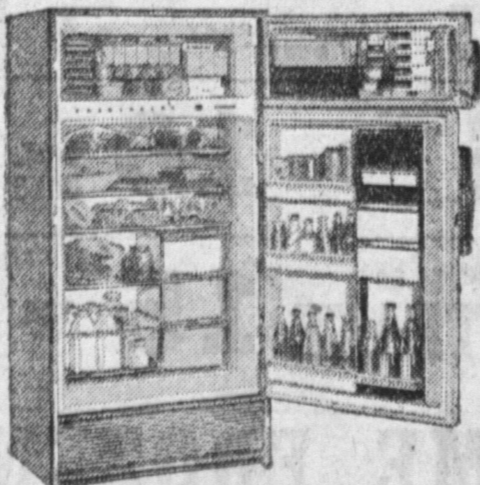

Model FI-121

2-DOOR DELUXE MODEL

24 1/2 Cu. Ft. Locker Top food freezer. Automatic defrost - 2-door combination.

Was 539.95

$435⁹⁵