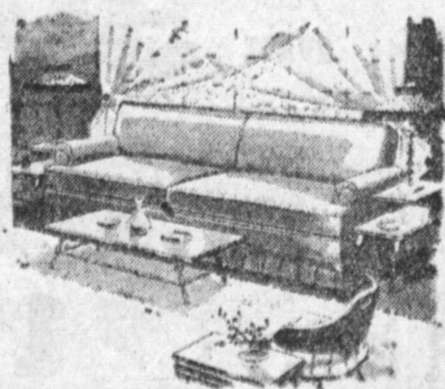

LAWSON SOFA $159⁵⁰

In attractive tweed fabric. Two cushion styling with box pleat. REG. $220.50

48 SQ. YARDS CARPETING

Completely Installed Wall-to-Wall

NYLON VISCOSE TWEED

2.30 Week $288
Completely Installed

SOLUTION DYED Nylon Viscose

2.65 Week $336
Completely Installed

All Wool MOHAWK HI-LO BROADLOOM

An attractive and very heavy hi-lo textured broadloom... Choose from 5 colors.

3.75 Week $480
Completely Installed

OUR PRICE INCLUDES EVERYTHING!

NO EXTRAS

- Labor and materials
- 40-oz. padding
- Hand sewing
- Tackless installation
- Door metals
- Expert workmanship

YES— If you live in the Torrance area, your floor plan will require approximately 48 square yards of carpeting.

NOT— 33 1/2 or 40 square yards that so many stores advertise as being average. Baker's advertise a price that is realistic. That is, a price including carpeting, labor, 40-ounce padding and chrome door metal stripping for 48 square yards which is about your required yardage.

NO MORE CIGARETTE BUTTS ON YOUR LAWN WITH A NEW Spinaway COCKTAIL PATIO AND GARDEN SMOKER

FLICK OF THE FINGER SPINS THE ASHES AWAY

Now only **988** SMOKER and BASE

No more ashes and unsightly butts strewn all over your lawn with this newest development in the popular "SPINAWAY" smoker. Smoker unit with spined bottom lifts away from base to position anywhere on your lawn. Locks into base for indoor use. Press the button and watch ashes disappear. Features cocktail tray. Choice of finishes.

ASHES DROP INTO A-REMOVABLE WASHABLE BOWL!

beverage glasses not included

CHOICE OF 3 BRIGHT COLORS
YELLOW and BLACK, PINK and BLACK, LIME GREEN and BLACK

USE ON PATIO OR INDOORS

USE ON LAWN

USE WITH STAND
Locks firmly into base to use as a conventional smoker.

DISENGAGES
Lifts out of base to spin. Firmly locks when in use.

Locks INTO SEPARATE BASE SOCKET! RELEASE IT FOR USE ON YOUR LAWN!