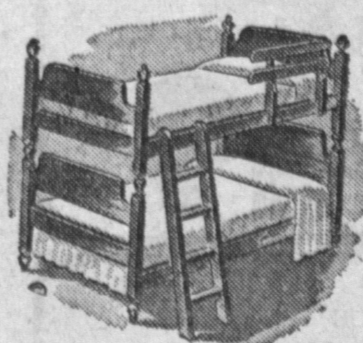

Solid Birch SALEM FINISH BUNK BEDS $99⁹⁵