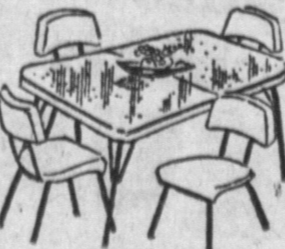

CLEARANCE 5-Pc. DINETTE SETS

Your Choice: Wrought Iron or Chrome!

Reg. 69.95 VIRTUE OR CERTIFIED BRAND

48⁸⁸