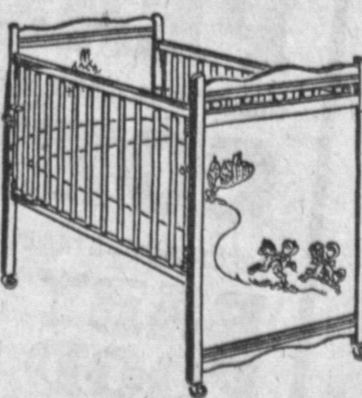

BABYLINE NATURAL BIRCH CRIB

Drop side, Teething rail.
Innerspring
Wetproof
MATTRESS

Reg. $38.88 **$28⁸⁸**
BOTH ONLY