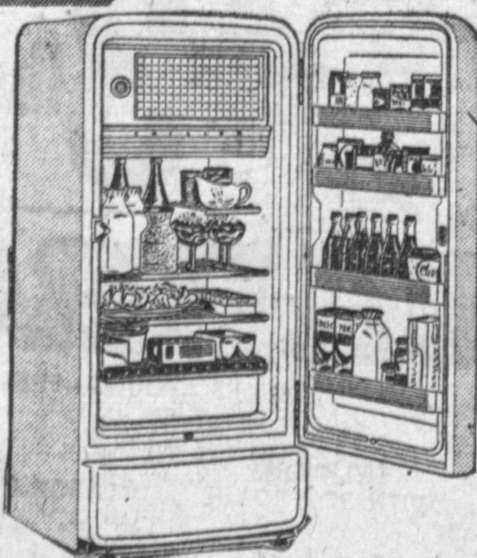

FREE BALLOONS!

BIG NEW WESTINGHOUSE

REFRIGERATOR - FREEZER

Reg. $239.95

NOW
AT PURDON'S

168⁸⁰

with
trade

- Stores 39 lbs. of frozen food in big freezer and cold storage tray
- Keeps 1/2 bushel of vegetables crisp in full fifth Humidrawer
- Deep shelves in door for storing eggs, bottles, cartons
- Butter keeper in door (not shown)
- A full 8 cu. ft. of storage—yet only 24 inches wide