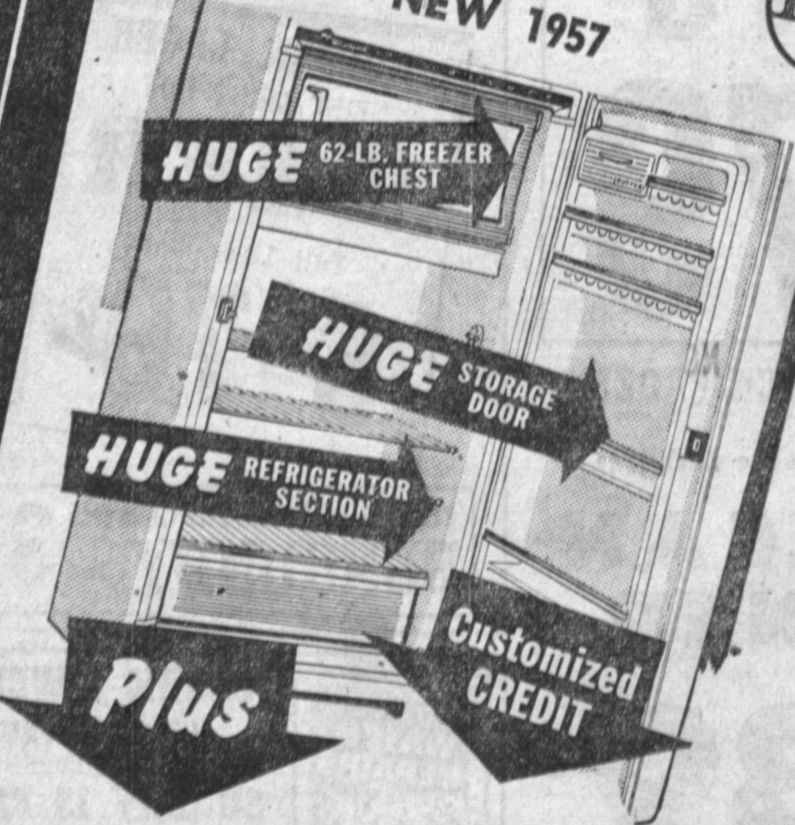

With

HIGH BROILER

featuring . . .

- Special Bar-B-Kewer Oven
- Waist-High Radiant Broiler
- Balanced Heat Bake Oven
- Titanium Porcelain Finish

Regular \$300

NOW ONLY \$159⁸⁸

Only \$8.71 per Mo. (No Money Down)

New **WEBCOR High Fidelity
ROYAL CORONET**

**TAPE
RECORDER**

WITH

3

SPEAKERS

features . . .

- Has 2 Recording Heads
- Tape Counter
- 2 Motors
- Hi-Fi Reproduction

RECORDS & PLAYS BACK BOTH
WAYS WITHOUT FLIPPING TAPE
OVER.

REGULAR \$255.00

NOW ONLY \$199⁸⁸

ONLY \$8.71 PER MONTH

AMAZING NEW 1957

HUGE 62-LB. FREEZER
CHEST

HUGE STORAGE
DOOR

HUGE REFRIGERATOR
SECTION

Customized
CREDIT

Plus

Whirlpool

**12.2 CUBIC FT.
REFRIGERATOR**

- Large Family Size
- Huge Freezer
- Sturdy Shelves
- Full Width Crisper
- Customized Design

**NO
MONEY
DOWN**

REGULAR \$369.95

Now
Only **\$269⁸⁸**

Pay Only \$9.81 Per Month