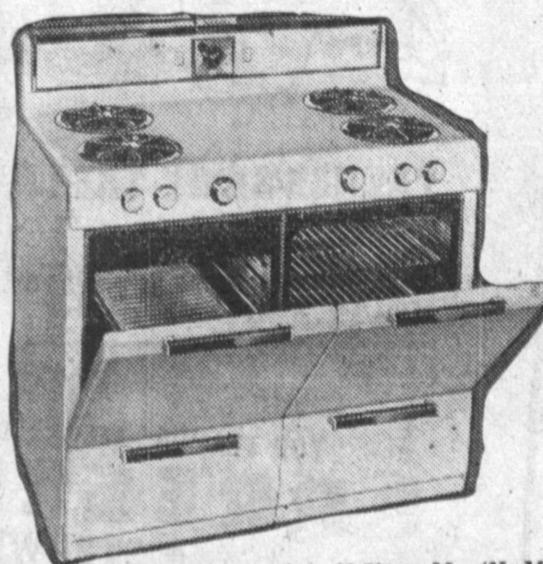

With

HIGH BROILER

featuring . . .

- Special Bar-B-Kewer Oven
- Waist-High Radiant Broiler
- Balanced Heat Bake Oven
- Titanium Porcelain Finish

Regular \$300

NOW ONLY \$159⁸⁸

Only \$8.71 per Mo. (No Money Down)

New **WEBCOR High Fidelity
ROYAL CORONET**

**TAPE
RECORDER**

WITH

3

SPEAKERS

features . . .

- Has 2 Recording Heads
- Tape Counter
- 2 Motors
- Hi-Fi Reproduction

RECORDS & PLAYS BACK BOTH
WAYS WITHOUT FLIPPING TAPE
OVER.

REGULAR \$255.00

NOW ONLY \$199⁸⁸

ONLY \$8.71 PER MONTH

AMAZING NEW 1957

HUGE 62-LB. FREEZER
CHEST

HUGE STORAGE
DOOR

HUGE REFRIGERATOR
SECTION

Customized
CREDIT