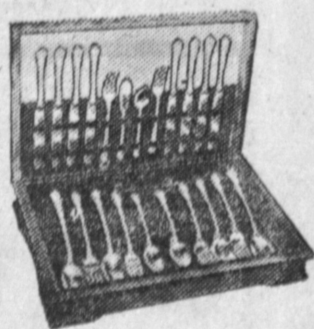

NATIONALLY FAMOUS SILVERWARE

52-PC. SERVICE FOR 8

Tarnish proof blond or mahogany chest included. Choice of Five W... Patterns

Normal $99.95

56.90