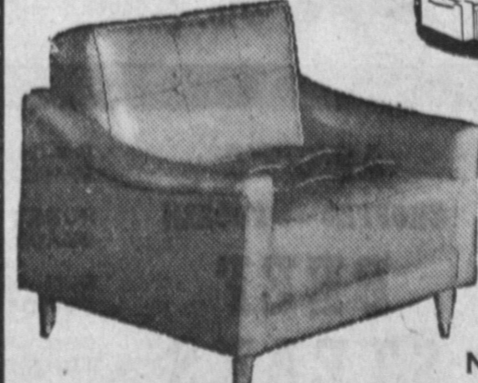

Normal \$8.45

5.88

Add 5% to Certi-Bond Prices

NYLON-BACKED BOLTAFLIX 16 DECORATOR COLORS

* Looks like finely grained leather—costs much less—wears better
* Wonderfully durable—will not crack, will not chip, will not peel
* Heavy gauge—supple, yet strong; soft and comfortable to the touch
* Easily takes hard family wear—amazingly scuff- and mar-resistant
* Spilled foods, alcohol, grease spots, wash off quickly and easily

DIVAN CONVERTS TO A COMFORTABLE BED

2-PIECE SET
Button Tufted Smartly Tailored

Normal \$295.00
160.56

Add 5% to Certi-Bond Prices

The New Look for Modern Homes

WOMEN'S NYLON QUILTED ROBES

Lovely short sleeve style. Washable. White, blue, pink, coral. Small, medium, large and extra large.