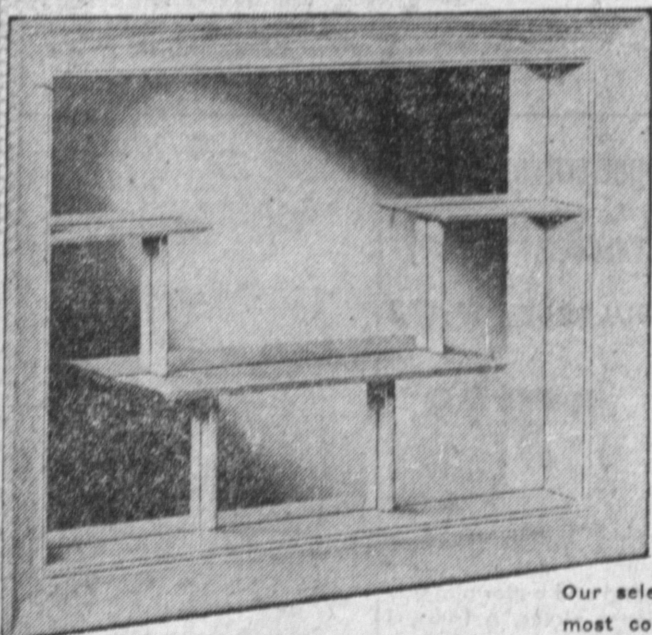

Our selection of fine curio wall cabinets are most complete — fine hardwood frames finished in maple, blonde, and contemporary finishes, and backed with gleaming crystal mirrors. An asset to any living room.

50¢ DOWN $22⁹⁵

CHOOSE FROM MANY STYLES AND FINISHES

50¢ WEEKLY $15⁹⁵