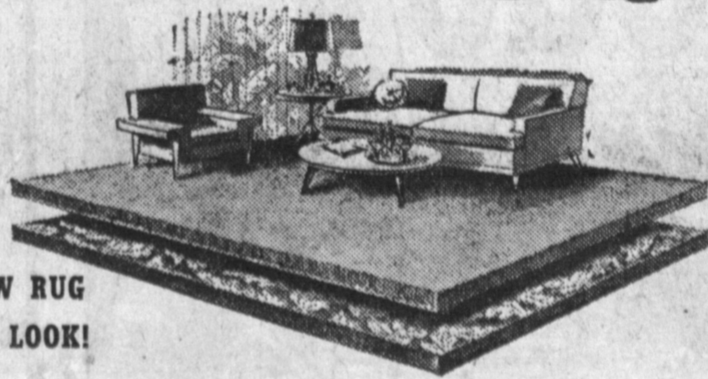

"MOM" WOULD LOVE an ORCHID on MOTHER'S DAY

SWIVEL ROCKERS

SHEER COMFORT FOR MOTHER!

An expensive swivel rocker for the price of a regular chair! That's our special, just for Mom! We've a complete stock of chairs, rockers, tilt back chairs, and arm chairs, all bought with Mother in mind!

REGULAR \$59.95 VALUE!

\$49⁹⁵

similar to illustration

"CAREFREE" RUGS

Regular \$54.75

\$44⁹⁵

BUY HER A NEW RUG FOR THAT NEW LOOK!

Here are 9x12 room size rugs from such famous mills as ALEXANDER SMITH, BIGELOW, MAGEE, and SANFORD! Our selection is complete, and prices start at a low, low \$49.95.