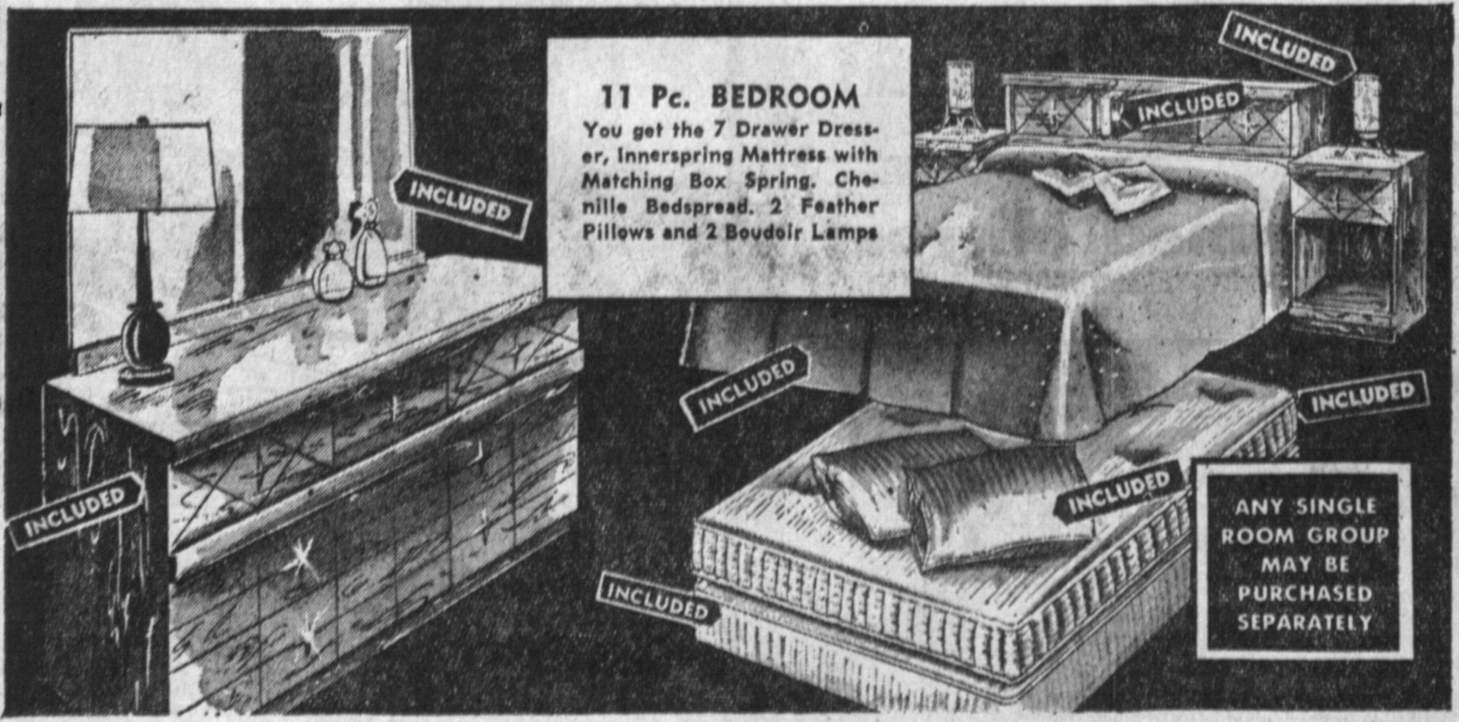

11 Pc. BEDROOM

You get the 7 Drawer Dresser, Innerspring Mattress with Matching Box Spring, Chenille Bedspread, 2 Feather Pillows and 2 Boudoir Lamps

ANY SINGLE ROOM GROUP MAY BE PURCHASED SEPARATELY