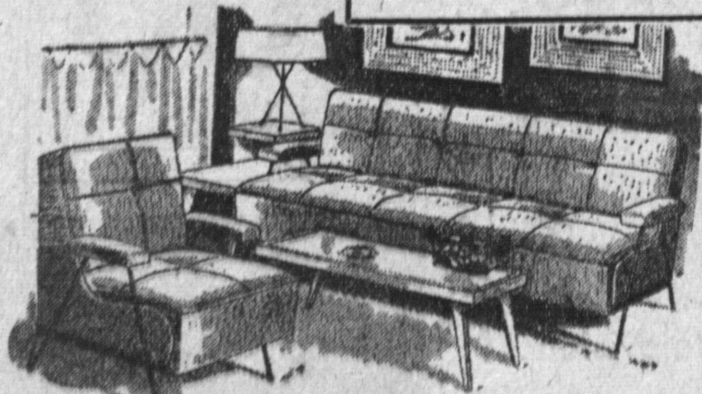

JOIN THE CELEBRATION!

Sealy LIMITED QUANTITIES

FULL SIZE INNERSPRING **\$24⁹⁵**
MATTRESS ea.
MATCHING BOX SPRING \$24.95

AIRFLO FOAM RUBBER MATTRESS **\$59⁵⁰**

MATCHING BOXSPRING **\$59⁵⁰**
Sold In Sets Only

SEE BAKER'S FOR THE LARGEST STOCK OF BROADLOOM CARPETING IN TORRANCE

9x12 ALL WOOL OVAL
BRAIDED RUGS

Reg. 89.95
In 5 Colors **\$59⁵⁰**

SOLUTION DYED NYLON
VISCOSE

Your Choice of 5
Decorator Colors
This is Top Quality
Carpeting **\$4⁴⁹**

CARPET SCOOP!

FOR MAPLE AND
PROVINCIAL DECORATING
IN SOLUTION DYED

NYLON VISCOSE **\$5⁹⁵**
sq. yd.

DEEP PILE BROADLOOM
IN MULTI-COLOR

FOR THE DEN

5-PIECE WROUGHT IRON
DIVAN AND CHAIR SET **\$149⁹⁵** ONLY
Similar To Illustration COMPLETE

- INCLUDES:
- 2 END TABLES
 - 1 COFFEE TABLE
 - Divan plus Chair, sleeps 2

HEAVY MAPLE
MILK STOOLS

With Leather Tong

Reg. \$3.50 **\$1⁸⁸**

MAPLE
SNACK TABLE

Reg. 4.95 **\$1⁸⁸**
You'll Love These

DINETTE SETS