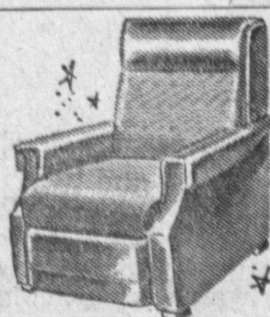

MAN SIZE RECLINER LOUNGE CHAIR

Reg. 99.50

$69⁵⁰

In Plastic and Fabric Combinations

PLATFORM ROCKERS

Reg. 59.50

$37⁵⁰

Combination Plastic and Tweed Fabrics