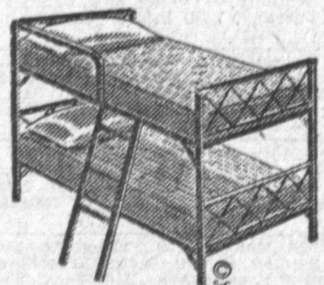

TRIO-BED

Includes 2 beds, 2 innerspring mattresses, guard rail and ladder. Makes twin beds, bunk beds or trundle beds.

3 Complete Pieces **64⁵⁰**