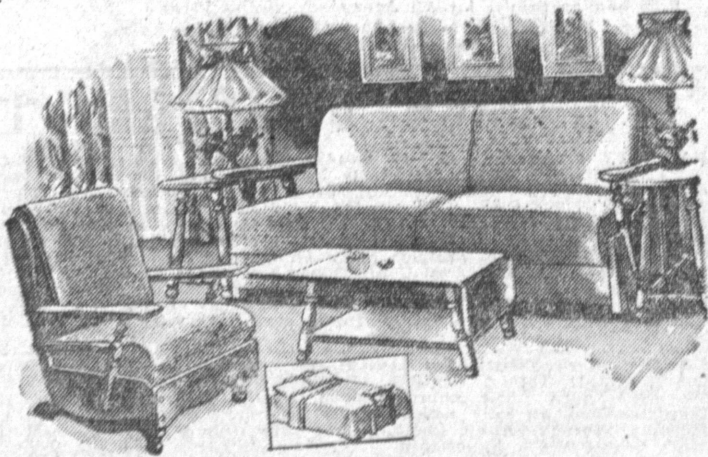

GIANT WAREHOUSE Clearance

5-PIECE LIVING ROOM SET

Reg. 209.50

Includes Sofa and Chair, 2 End Tables, Coffee Table in Solid Birch.

Similar to Illustration

$149⁵⁰