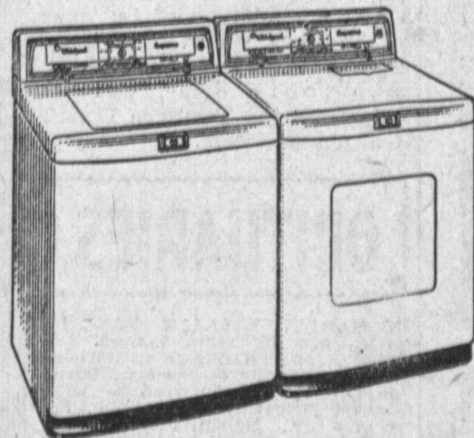

1957 WHIRLPOOL WASHER and Matching GAS DRYER

Sells for $570

$430 FOR BOTH WITH TRADE

RHEEM WEDGEWOOD RANGE WITH BUILT-IN ROSSIERIE

Reg. $229

219⁹⁵ with trade

21-INCH ADMIRAL TABLE MODEL TELEVISION

Reg. 199.95

$159⁹⁵

10 CU. FT., BRAND NEW ADMIRAL REFRIGERATOR WITH AUTOMATIC DEFROSTING

Reg. 299.95

199⁹⁵ Save $100