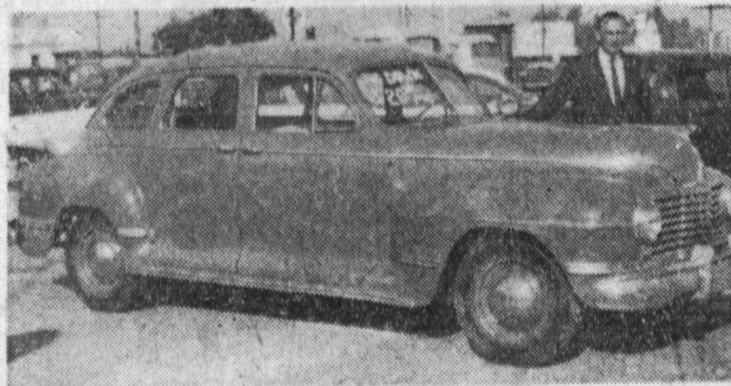

'50 Ford . . $495

Convertible "8." Black & shiny. See this one. Radio and heater.

'52 Plym. . . $595

4-door one owner and looks it. Be sure to see this car.

'51 Pont. . . $595

'51 Merc. . . $695

'52 Buick . . $795

Special Riviera coupe. Jet black. Radio, heater, dynaflo.

'53 Ford . . $995

'53 Buick . . $1195

Super Riviera coupe. Radio & heater, dynaflo. W.W. 2-tone. Beautiful.

'54 Ford . . $1395

'54 Merc. . $1695

100% Financing (On approved credit)

Walnut Motors

2084 TORRANCE BLVD.

at Cravens

Downtown Torrance

FA. 8-6212

Free - Free Your

Christmas TURKEY

with the following

'57 Chev. . . $795 Dn.

'55 Ford . . $1295 F.P.

2-door. Radio and heater.

'56 Ford . . $695 Dn.

'55 Chev. . . $1995 F.P.

V-8 sport coupe. Power glide, etc.

'55 Pontiac . . $1695

'55 Plymouth . . $1545

Radio, heater, powerlite, Christmas special.

Over 100 late used cars in addition

KAZAN MOTORS

15019 So. Western Ave.

AT COMPTON BLD.

DA. 4-4941 FA. 4-1327

Come Out

Our Way!

And Trade

Your Way!

'51 CHEVROLET . . $25 down

Fleetline deluxe

'41 CHEVROLET . . SAVE

Club coupe. Christmas special

'51 STUDEBAKER . . $299

V-8 Starlite coupe.

"Little Lot - Big Values"

ROACH

AND

HARDMAN

AUTO SALES

1961 Torrance Blvd.

FA 8-8101

1953 FORD

CREIGHTON

Select Cars

THESE CARS MUST GO!

Make an offer. We are easy to deal with. Many of these New Car trades will be sold at the wholesale level.

MUST MOVE 120 CARS IN NEXT 10 DAYS!

100% FINANCING ON ALL CARS

"OUT OF TOWN CREDIT CLEARED IN 30 MINUTES"

'42 Dodge - An Original

Try and Beat This One

$199

WALTERIA LOT FA. 8-8488
NO DOWN PLAN ON APPROVED CREDIT