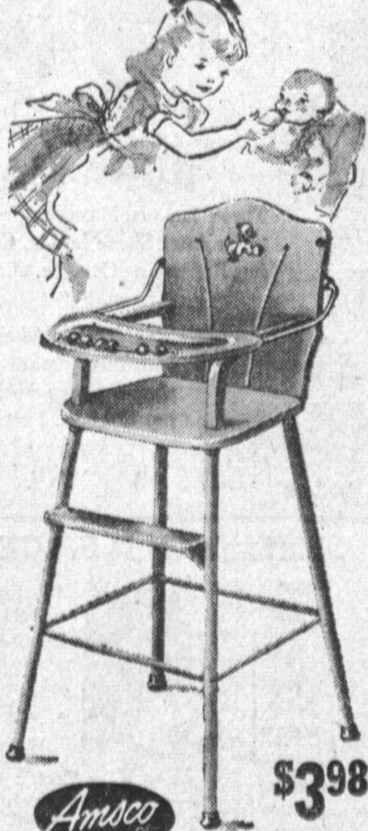

TOYLAND

NAHAS DEPARTMENT STORES

Free Parking

LAY-A-WAY NOW AT NAHAS FOR CHRISTMAS
Or Use Our New Nahas Credit Plan
SHOP NOW! PAY LATER
• UP TO 6 MONTHS TO PAY
• LOWEST CARRYING CHARGE
• EASY TIME PAYMENTS

IT'S NAHAS FOR ALL YOUR
CHRISTMAS GIFT NEEDS
Shop your friendly NAHAS DEPARTMENT STORE for your Christmas Gifts . . . you'll find courteous service, gift wrapping, and only quality merchandise featured.

Don't delay shop NOW!

98c

GAME SALE

Amoco DOLL-E-HICHAIR $3.98