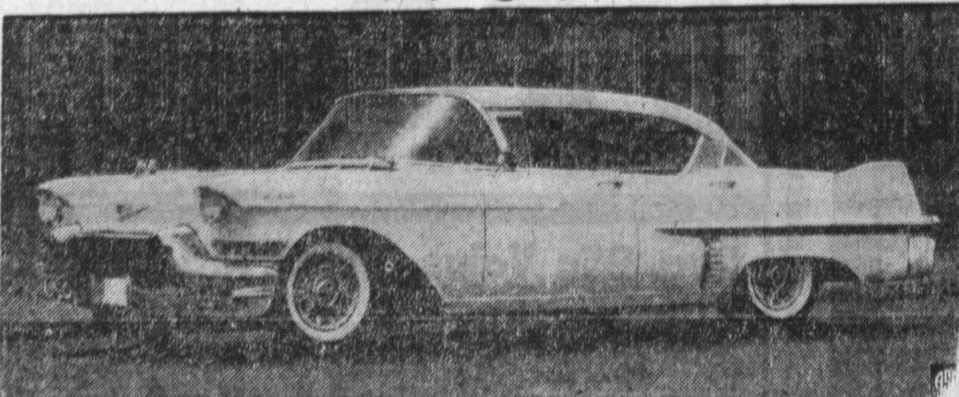

Open Sundays & Evenings
16317 S. Vermont
DA. 4-9702 FA. 1-2288

THE LEADER

The House You Can Trust - Since 1932!

7th to 8th at Gaffey
TE. 2-4659

53 Cad... $2195
Fleetwood air conditioned

52 Cad... $1695
Hardtop.

52 Cad... $1595
4-Door 62 sedan.

50 Cad... $995
62 Sedan.

54 Olds... $2295
"95" hardtop, full power.

53 Olds... $1645
"88" Super hardtop. Power steering.

54 Ford... $1295
Customline 2-door. Sharp!

And Lots More to Select From

SEE BILL WILLIAMS and JIM TIPPETT

CECIL L. THOMAS AND SONS

Cadillac, Oldsmobile GMC Trucks

7th to 8th on Gaffey San Pedro

TE. 2-4659

CREIGHTON Select Cars

339 S. Pacific Coast Hwy. 1 block south of Torrance Blvd. REDONDO BEACH FR. 9-2081

San Pedro TE. 2-4661

STILL HAVE 15 1956 BUICK

Executive Cars - All Loaded as low as $2495

Small Down Payment as low as $49 a month

100% FINANCING

1955 BUICK Riviera 2-door Coupe. $2195

1954 BUICK Riviera Coupe $1795

1955 FORD Victoria Radio, heater, power, etc. $1795

1955 FORD V-8 Ranch Wagon. $1695

1951 CADILLAC De Ville type coupe. $1195

1956 FORD V-8 Victoria Fordomatic heater, air condition, white-walls, beautiful 2-tone paint, dual muffler. $2395

1953 CHEVROLET Bel-Air Convertible White-wall; many extras. $895

1951 G.M.C. 3-Ton Truck $595

100% FINANCING BUTLER BUICK

400 SO. SEPULVEDA
Manhattan Beach

(Just North of Redondo Beach Blvd. & 101 Highway)

Phone: FR. 4-8960 OR. 8-7814

IT'S... CADILLAC FOR 1957

NOW ON DISPLAY

Cecil L. Thomas
"Oldsmobile & Cadillac Dealer"

4th & PACIFIC AVE.

SAN PEDRO

TE. 3-5291

TRIPLE CHECKED USED CARS

51 FORD Special 2-door. Radio, heater, and whitewall tires. $405

50 OLDSMOBILE Convertible. Radio and heater. Hydramatic. $295

49 HUDSON Radio and heater. Original black paint. $195

"Little Lot - Big Values"

ROACH AND HARDMAN AUTO SALES
1961 Torrance Blvd. FA. 8-8101

CREIGHTON Select Cars - 339 S. PACIFIC COAST HWY. 1 block south of Torrance Blvd. REDONDO BEACH FR. 9-2081

"Happy Thanksgiving"

Everyone is Invited to See The All New 1957 DODGE & PLYMOUTH AT

CHET RODGERS DODGE-PLYMOUTH DEALER

1640 Pacific Ave. San Pedro TE. 2-4661

ALL NEW 1957 BUICK

NOW ON DISPLAY

When You Buy Your Next Car BUY BUICK

from AVALON MOTORS

900 W. Anaheim WILMINGTON TE. 4-6448

THE NEWEST YET!

Goliath

Fuel Injection
44 Miles Per Gallon
Directional Signals - Heater
All This For Only $1898
Carl's Foreign Cars
505 W. Anaheim
Wilmington - TE. 5-3133
OPEN SUNDAYS