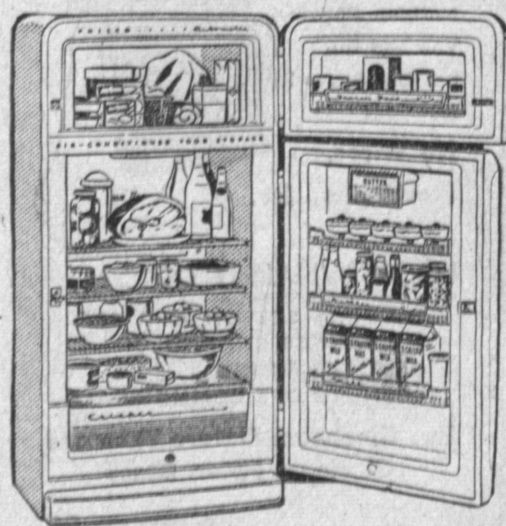

12.3 CU. FT. PHILCO

• TWO DOOR AUTOMATIC •

Model, 1266—2-Door

FAMILY SIZE REFRIGERATOR

with Automatic Defrost

- Large 90-lb. Freezer
- Double Depth Dairy Bar
- Zero Frozen Food Storage
- No Controls to Set

REGULAR $519.95

NOW ONLY **$298⁸⁸** with trade

NO MONEY DOWN
AND ONLY **$11⁷⁹** PER MO.

PRICE INCLUDES:

- Delivery
- 5-Year Guarantee
- Installation
- 1-Year Service

LOCAL BANK TERMS

Brand New, Low Priced

MAYTAG HIGHLANDER

All these features and
Maytag dependability too

- Fully Automatic
- Fully Flexible
- Convenient Safety Switch
- Exclusive Gyrafoam Action
- Quiet Operation
- Suds Saver (optional)

NOW ONLY **$219⁹⁵** with trade