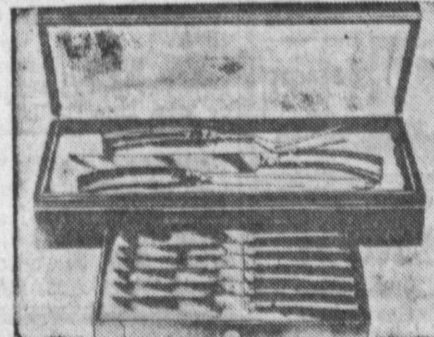

ADMIRAL

5-Tube RADIOS

Regular \$39.95 **\$14⁸⁸**

CHECK!

Your Home ... Your Attic ... Your Garage

Your old living room, bedroom, dining room, dinette set, radio, refrigerator, stove, chairs, studios, etc., regardless of age, make, or condition we will give TOP DOLLAR TRADE-IN on any item in our stock of fine furniture and appliances. Liberal Credit.

COLOR TELEVISION IS HERE!

See Bakers for a Demonstration

RCA WHIRLPOOL WASHER and DRYER Combination

Reg. \$720.00
YOUR PRICE \$520
SAVE \$200.00

SAVE

TRIO BED

Ladder and guard rail. Makes bunk beds, twin beds or trundle bed. Three complete pieces. **\$58⁸⁸** With Trade

CHEST-O-BED

Wonderful going back-to-school bed, complete with mattress, 2 drawer chest, plus hide-away desk. All for only

SHEFFIELD CARVING SET PLUS 6 STEAK KNIVES
in Stainless Steel - With Chest
Regular \$39.95 **14⁵⁰**