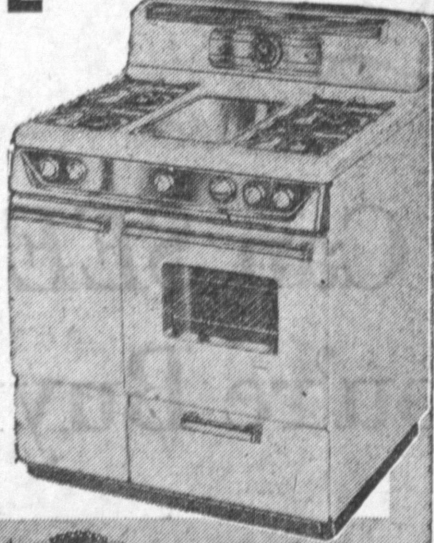

REPLACE YOUR OLD FURNITURE & APPLIANCES

During Baker's

TRADE-IN

GAFFERS & SATTLER RANGE

REG. \$199.95

\$159⁹⁵

- Window Oven
- Chrome Manifold
- Automatic Burner
- Low Broiler
- Storage Compartment

Gaffers & Sattler

ROPER RANGE

Reg. \$349.95

\$179⁸⁸

RHEEM Wedgewood \$199⁹⁵
with Rotisserie

11⁸⁵

TOASTER

Fully automatic - Re-heats cold toast with darkening - 2-year warranty.

8⁹⁵

ADMIRAL

5-Tube RADIOS

Regular \$39.95 **\$14⁸⁸**

CHECK!

Your Home ... Your Attic ... Your Garage

Your old living room, bedroom, dining room, dinette set, radio, refrigerator, stove, chairs, studios, etc., regardless of age, make, or condition we will give TOP DOLLAR TRADE-IN on any item in our stock of fine furniture and appliances. Liberal Credit.