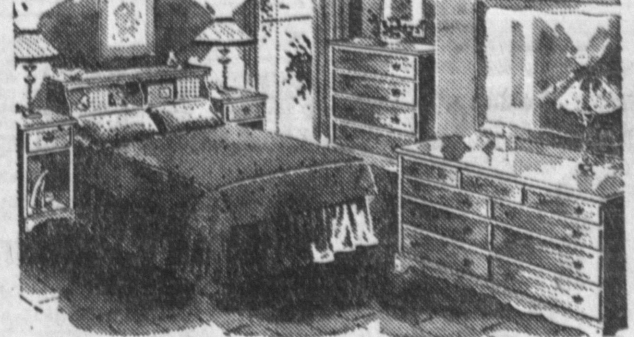

CHEST-O-BED

Wonderful going back-to-school bed, complete with mattress, 2 drawer chest, plus hide-away desk. All for only

SHEFFIELD CARVING SET PLUS 6 STEAK KNIVES
in Stainless Steel - With Chest
Regular \$39.95 **14⁵⁰**