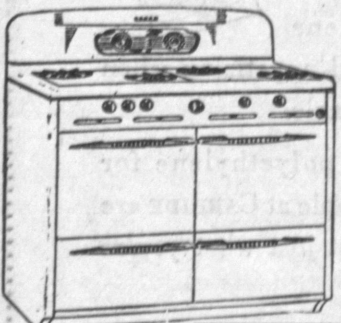

REPLACE YOUR OLD FURNITURE & APPLIANCES

During Baker's

TRADE-IN

GAFFERS & SATTLER RANGE

REG. \$199.95

\$159⁹⁵

- Window Oven
- Chrome Manifold
- Automatic Burner
- Low Broiler
- Storage Compartment

Gaffers & Sattler

ROPER RANGE

Reg. \$349.95

\$179⁸⁸

RHEEM Wedgewood \$199⁹⁵
with Rotisserie

11⁸⁵

TOASTER

Fully automatic - Re-heats cold toast with darkening - 2-year warranty.

8⁹⁵

ELECTRIC FRY PAN
rice includes Cover Automatic Thermostat - 2-Year Warranty.

PORTABLE MIXER

- 5 Speeds • Beater Release
- Stand-up Base

10⁹⁵

Dormeyer MIXER

Complete with Attachments. Including Juicer.

Reg. \$39.95 **\$21⁸⁸**

ADMIRAL

5-Tube RADIOS

Regular \$39.95 **\$14⁸⁸**

CHECK!

Your Home ... Your Attic ... Your Garage

Your old living room, bedroom, dining room, dinette set, radio, refrigerator, stove, chairs, studios, etc., regardless of age, make, or condition we will give TOP DOLLAR TRADE-IN on any item in our stock of fine furniture and appliances. Liberal Credit.