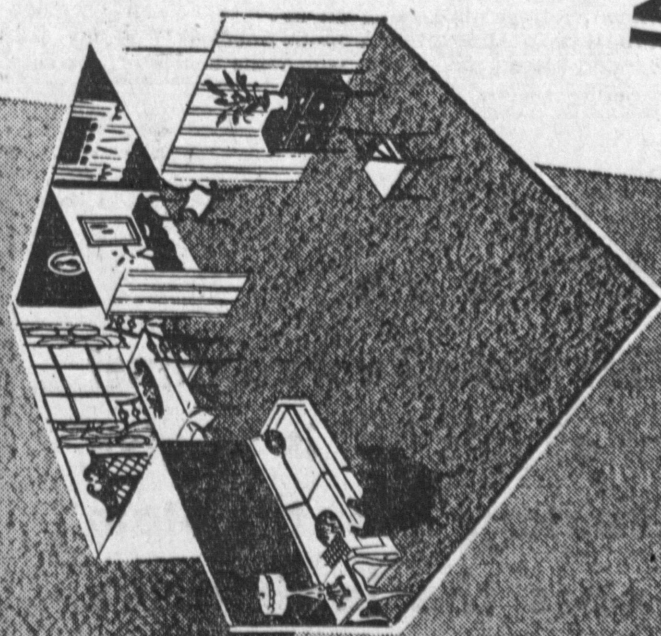

UNIVERSAL SHATTERS BROADLOOM PRICES!

NOW ONLY

$179*

INCLUDES—

- ✓ Smooth Edge Installation
- ✓ 40-oz. Waffle Padding
- ✓ 100% Viscose Carpet

*BASED ON
31 sq. yd. installation