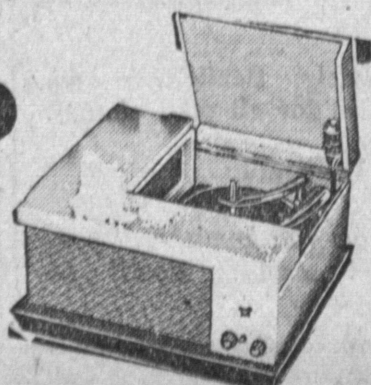

Reg. 289.95 SALE PRICE

\$188⁸⁸

Get Your Family the Fabulous

FIDELIS

Only **\$158⁵⁰**

Model No. 560
Blond and Mahogany

MATTRESS SALE

During this sale your old mattress and box springs are worth \$70, regardless of condition—on that king size mattress you've always wanted. Guaranteed 5 full years.

Reg. \$199.95
With Trade in \$70
SALE PRICE **\$129⁹⁵**

BUNK BEDS

Solid maple — salem finish. Complete with ladder, side rail and two inner spring mattress units.

Reg. 129.95
SALE PRICE

\$88⁸⁸

MAPLE CHEST
Finish