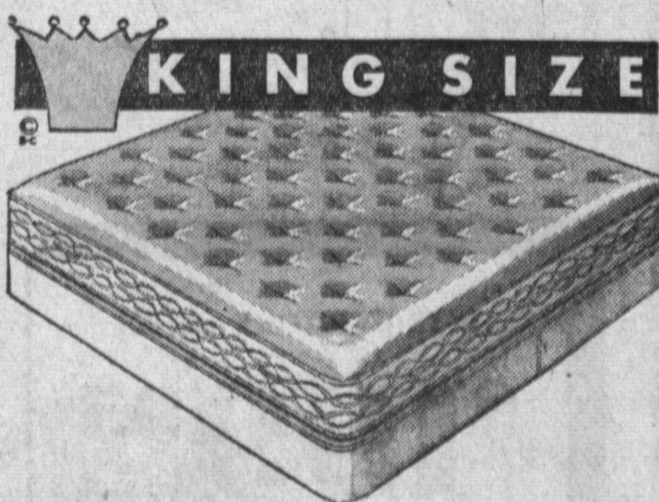

Reg. 289.95 SALE PRICE

\$188⁸⁸

Get Your Family the Fabulous

FIDELIS

Only **\$158⁵⁰**

Model No. 560
Blond and Mahogany

MATTRESS SALE

During this sale your old mattress and box springs are worth \$70, regardless of condition—on that king size mattress you've always wanted. Guaranteed 5 full years.

Reg. \$199.95
With Trade in \$70
SALE PRICE **\$129⁹⁵**

BUNK BEDS

Solid maple — salem finish. Complete with ladder, side rail and two inner spring mattress units.

Reg. 129.95
SALE PRICE

\$88⁸⁸

MAPLE CHEST
Finish

5 drawer—plenty of room. Fine construction.

Reg. 29.95
SALE PRICE

\$16⁸⁸

3-Piece Modern Sectional

Quality spring construction with foam rubber overlay. Covered in beautiful, long wearing boucle fabric. Choice of colors.