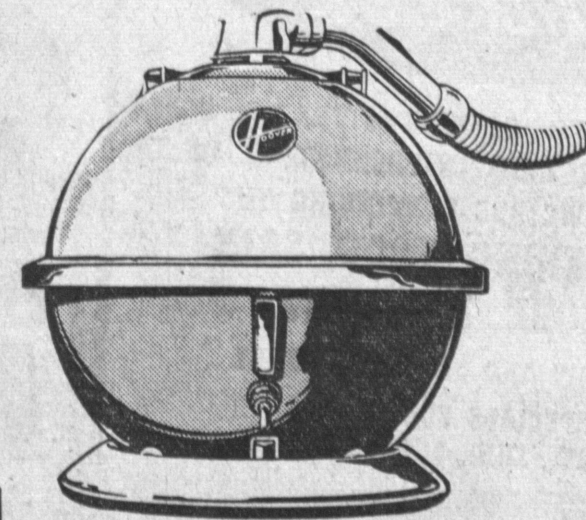

$6.00 down and just $1.87 per week

Hurry For This One!!
INSULATED THERMO

SALAD BOWL

with salad fork and spoon.

Reg. $2.95 Value

NOW ONLY **49^c**

ZENITH Deluxe

MULTI-PURPOSE CLOCK RADIO

- Appliance outlet
- Sleep switch
- Radio & buzzer alarm
- Telechron electric clock
- Luminous clock hands

Regular $43.95

NOW ONLY **$29⁷⁷**

Available in Grey, Green and White.

Stylaire

by the makers of *CRISTO*

3-SHELF UTILITY CART

- with electric outlet
- CHROME LEGS
- 2-INCH CASTERS
- CHOICE OF COLORS

Regular $12.95

NOW ONLY **$6⁷⁷**