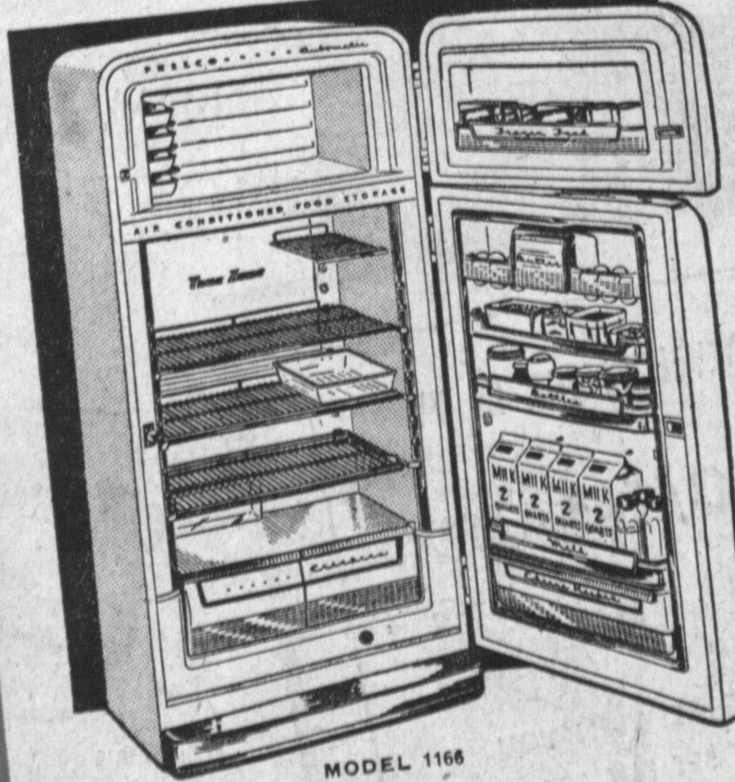

Regular \$3.95

NOW ONLY **\$1⁷⁷**

UNIVERSAL DELUXE

10 CUP

COFFEE MAKER

REGULAR \$24.95

NOW ONLY **\$18⁷⁷**

MODEL NO. 4410 (While They Last)

BIG NEW PHILCO 2-DOOR REFRIGERATOR

AUTOMATIC DEFROST 10.2 CU. FT.

WITH EXCLUSIVE PHILCO TWIN SYSTEM

- Automatic Defrost
- Large 65-lb. Freezer
- Adjustable Shelves
- Butter Keeper
- True Zone Freezing
- Shelves in Door

REGULAR 419.95

AT GRIFFEY'S ONLY

\$268⁸⁸ FULL PRICE

NO MONEY DOWN
Only \$10 per mo.

LOCAL BANK TERMS

NEW PHILCO FAMILY SIZE 8.1 Cu. Ft. REFRIGERATOR

- Cross Top Freezer
- Shelves in Door
- 5-Year Guarantee

AT GRIFFEY'S ONLY
Only \$8.04 Per Month - Local Bank Terms