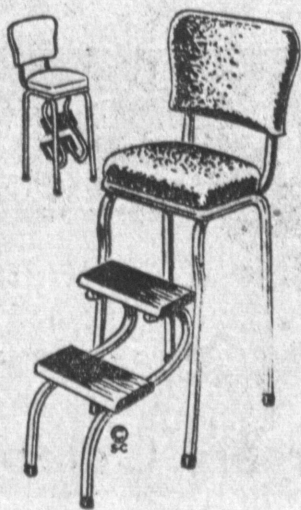

LOOK HOW WE KEEP PRICES DOWN!

Reg. \$14.95
ELECTRIC UTILITY CART
by Cosco

Two outlets, six foot cord! 29 1/2" high, 51/2" x 21 1/2"; with 9" and 14" shelf clearances. Two-inch casters. Chromium legs & handle; baked-on enamel finish in white, red or yellow. Get yours now!

Model 81-Z
NOW ONLY \$9.88

Reg. \$14.95
Step Stool
by Cosco

Chrome finished, tubular legs, rubber treaded swingaway steps. Choice of colors.

Now Only \$8.88

Regular \$9.99
BISSELL CARPET SWEEPER
Sectional handle, brush adaptable for any rug.