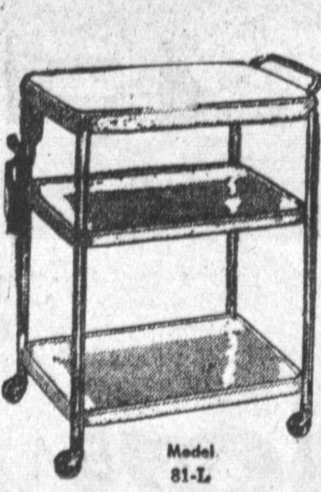

LOOK HOW WE KEEP PRICES DOWN!

Reg. \$14.95
ELECTRIC UTILITY CART
by Cosco

Two outlets, six foot cord! 29 1/2" high, 51/2" x 21 1/2"; with 9" and 14" shelf clearances. Two-inch casters. Chromium legs & handle; baked-on enamel finish in white, red or yellow. Get yours now!

Model 81-Z
NOW ONLY \$9.88

Reg. \$14.95
Step Stool
by Cosco

Chrome finished, tubular legs, rubber treaded swingaway steps. Choice of colors.

Now Only \$8.88

Regular \$9.99
BISSELL CARPET SWEEPER
Sectional handle, brush adaptable for any rug.