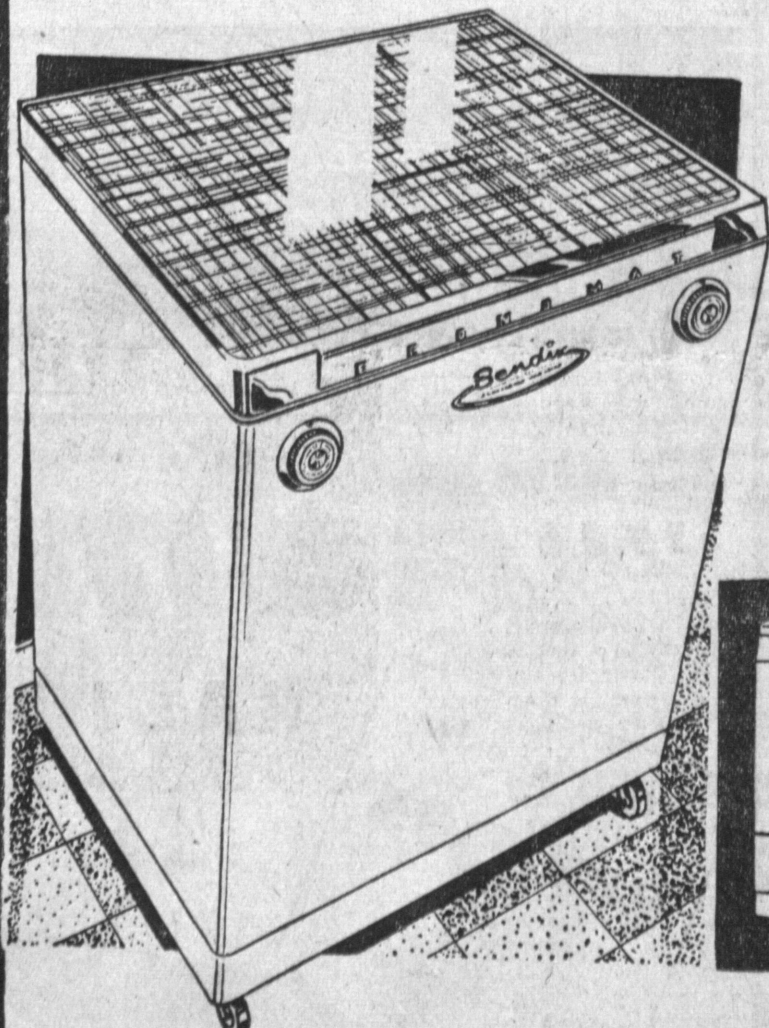

THE NEW BENDIX ECONOMAT AUTOMATIC WASHER!
Fills, Washes, Rinses, Drains automatically

READ THIS!

for a limited time only

COMBINATION

Automatic Washer • Automatic Gas Dryer
REG. $500.00 VALUE!

both **$338.88**

"WATCH PURDONS for the BEST BUYS in SO. CALIF."
PURDONS
FURNITURE TELEVISION APPLIANCES SHOES

1817 Sepulveda, Manhattan Beach - (101 hiway, near Clark Mkt.)
FR. 2-8453

HOOVER
TANK TYPE
Floor Sample

$32.88

During This Sale ONLY!