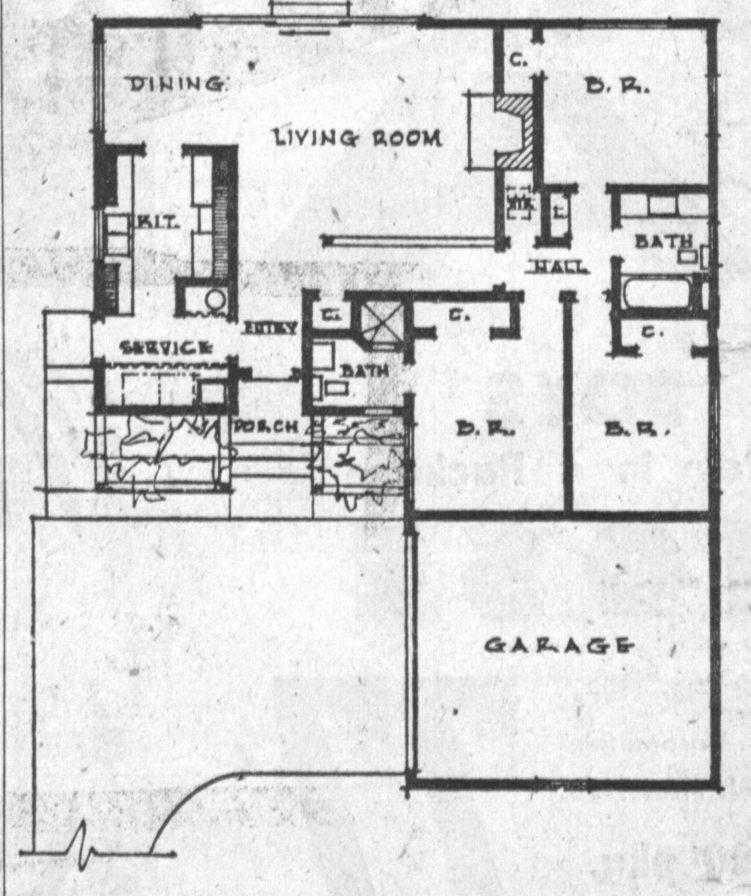

Health department officials this week asked that individuals who might have information concerning a mixed fox-terrier who died of rabies contact them at once. The dog was described as medium, short haired, light colored and was picked up in the west 1400 block on 157th street. He died of rabies August 19. The local branch of the LA County Health Department may be reached by calling FA. 8-3310.

Dog Dies Of Rabies

Health department officials this week asked that individuals who might have information concerning a mixed fox-terrier who died of rabies contact them at once. The dog was described as medium, short haired, light colored and was picked up in the west 1400 block on 157th street. He died of rabies August 19. The local branch of the LA County Health Department may be reached by calling FA. 8-3310.

DON'T WORRY about it, you new tenants fast. Call on me, O. Howie Hustles, FA. 8-2345 to place your ad. the Classified Ad, and I'll find

"for the Discriminating Hostess"
Custom Decorated Cakes for All Occasions
THIS MONTH'S SPECIAL
Reg. 5.00 Cake, Any Design
ONLY 3.75
KAYES' KAKES
1105 S. Pacific Cst. Hy.

KIRBY'S SHOES
for your
SCHOOL NEEDS

GIRLS' SADDLES
$4.98
& $5.98

ALL SIZES

- WHITE SMOOTH
- WHITE BUCK
- BLACK & WHITE
- BROWN & WHITE
- BLUE & WHITE

KIRBY'S
THE WEST'S FAVORITE FAMILY SHOE STORES

1276 SARTORI FA. 8-0857
Open Mon. & Fri. Nites

DENTAL PLATES
On Credit — Low Prices

QUICK PLATE REPAIRS and RELINES
COMPLETE DENTAL SERVICE

Open Evenings and Saturday All Day

Immediate Restorations
Ask us to explain the many advantages of IMMEDIATE RESTORATION which enables you to have your new dentures delivered to you immediately following the final extraction.

FA. 8-0250
24 Hour Phone

No Appointment Necessary
Pensioners Welcomed So Habla Espanol

DR. TARR CREDIT DENTIST
1311 1/2 SARTORI AVE. — TORRANCE
(Downtown Torrance—Over Sam Levy's Dept. Store)

BREAKFAST SPECIAL 55¢
2 Strips of Bacon—1 Egg
2 Hotcakes (with Maple or Boysenberry Syrup)
BREAKFAST SERVED ALL DAY!
AT **JAY'S** 1225 El Prado at Sartori

MEN! Are you hard to fit? If so see us, we specialize in hard to get sizes, at popular prices.

MASSAGIC AIR CUSHIONED SHOES
BOSTONIANS Sizes 6 to 12 Widths AA to EE **FOOT PALS**

• FOR STYLE, COMFORT & WEAR •

WORK SHOES For Hunting and Fishing IRISH SETTER SPORT BOOTS BOYS' SHOES

Open Fri. 'til 9 P.M. Across From Post Office Downtown Torrance

Fenwick's
Quality Shoe Repairing IN TORRANCE SINCE 1935
1420 MARCELINA AVENUE • TORRANCE

NEW CAR DIRECTORY

Sales FR. 9-8466 Service
TOM KING
Studebaker - Packard
350 N. Pacific Coast Hwy. Redondo Beach

OLDSMOBILE - CADILLAC G.M.C. TRUCKS
CECIL L. THOMAS & SONS
Terminal 3-5291 — PACIFIC at FOURTH, SAN PEDRO

DODGE - PLYMOUTH Frontier 2-2122
SALES & SERVICE
WALTER G. LINCH
312 PACIFIC COAST HWY. • 312 S. CATALINA, Redondo Beach

STUDEBAKER Oregon 8-4005
Dealer Authorized by Studebaker Corporation to Service the Torrance Area
FRANK H. AFTON CO.
240 N. MARKET, INGLEWOOD

INGLEWOOD NASH
4351 W. CENTURY BLVD.
(Just East of Car Line)
OS. 7-8253 OR. 8-3186

DESOTO PLYMOUTH WHITTLESEY MOTORS
FACTORY AUTHORIZED SERVICE ON ALL CHRYSLER PRODUCTS
OPEN EVENINGS 1600 CABRILLO FA. 8-6161

HEY KIDS! MOM AND DAD, TOO!
DON'T MISS THIS BIG ...

GRAND OPENING OF THE TOY CIRCUS

Torrance's Newest and Complete Children's Toy, Hobby and Sport Shop
Fri. & Sat., Aug. 31 and Sept. 1st
1217-19 EL PRADO - In Downtown Torrance

Featuring Complete Lines of All Boys' and Girls' TOYS, GAMES, MODELS, HOBBYS, SPORTING GOODS, DOLLS, BUGGIES, ETC.

GRAND OPENING SPECIAL AMERICAN FLYER ELECTRIC TRAIN
59-Pc. Set Reg. $54.35
$24.95

HERE IN PERSON - T.V. STAR SKIPPER FRANK
FRIDAY, AUG. 30
10:30 a.m. to 11:30 a.m.
See Him Daily - Channel 5 at 4 P.M.
FUN for Young and Old!

FREE GIFTS - DOOR PRIZES
COME IN FOR YOUR FREE TICKETS NOW FOR WONDERFUL GIFTS TO BE GIVEN AWAY BY SKIPPER FRANK!

TOY CIRCUS
1217-19 EL PRADO Phone FAirfax 8-2062
DOWNTOWN TORRANCE Open Monday and Friday Nights Until 9 P.M.