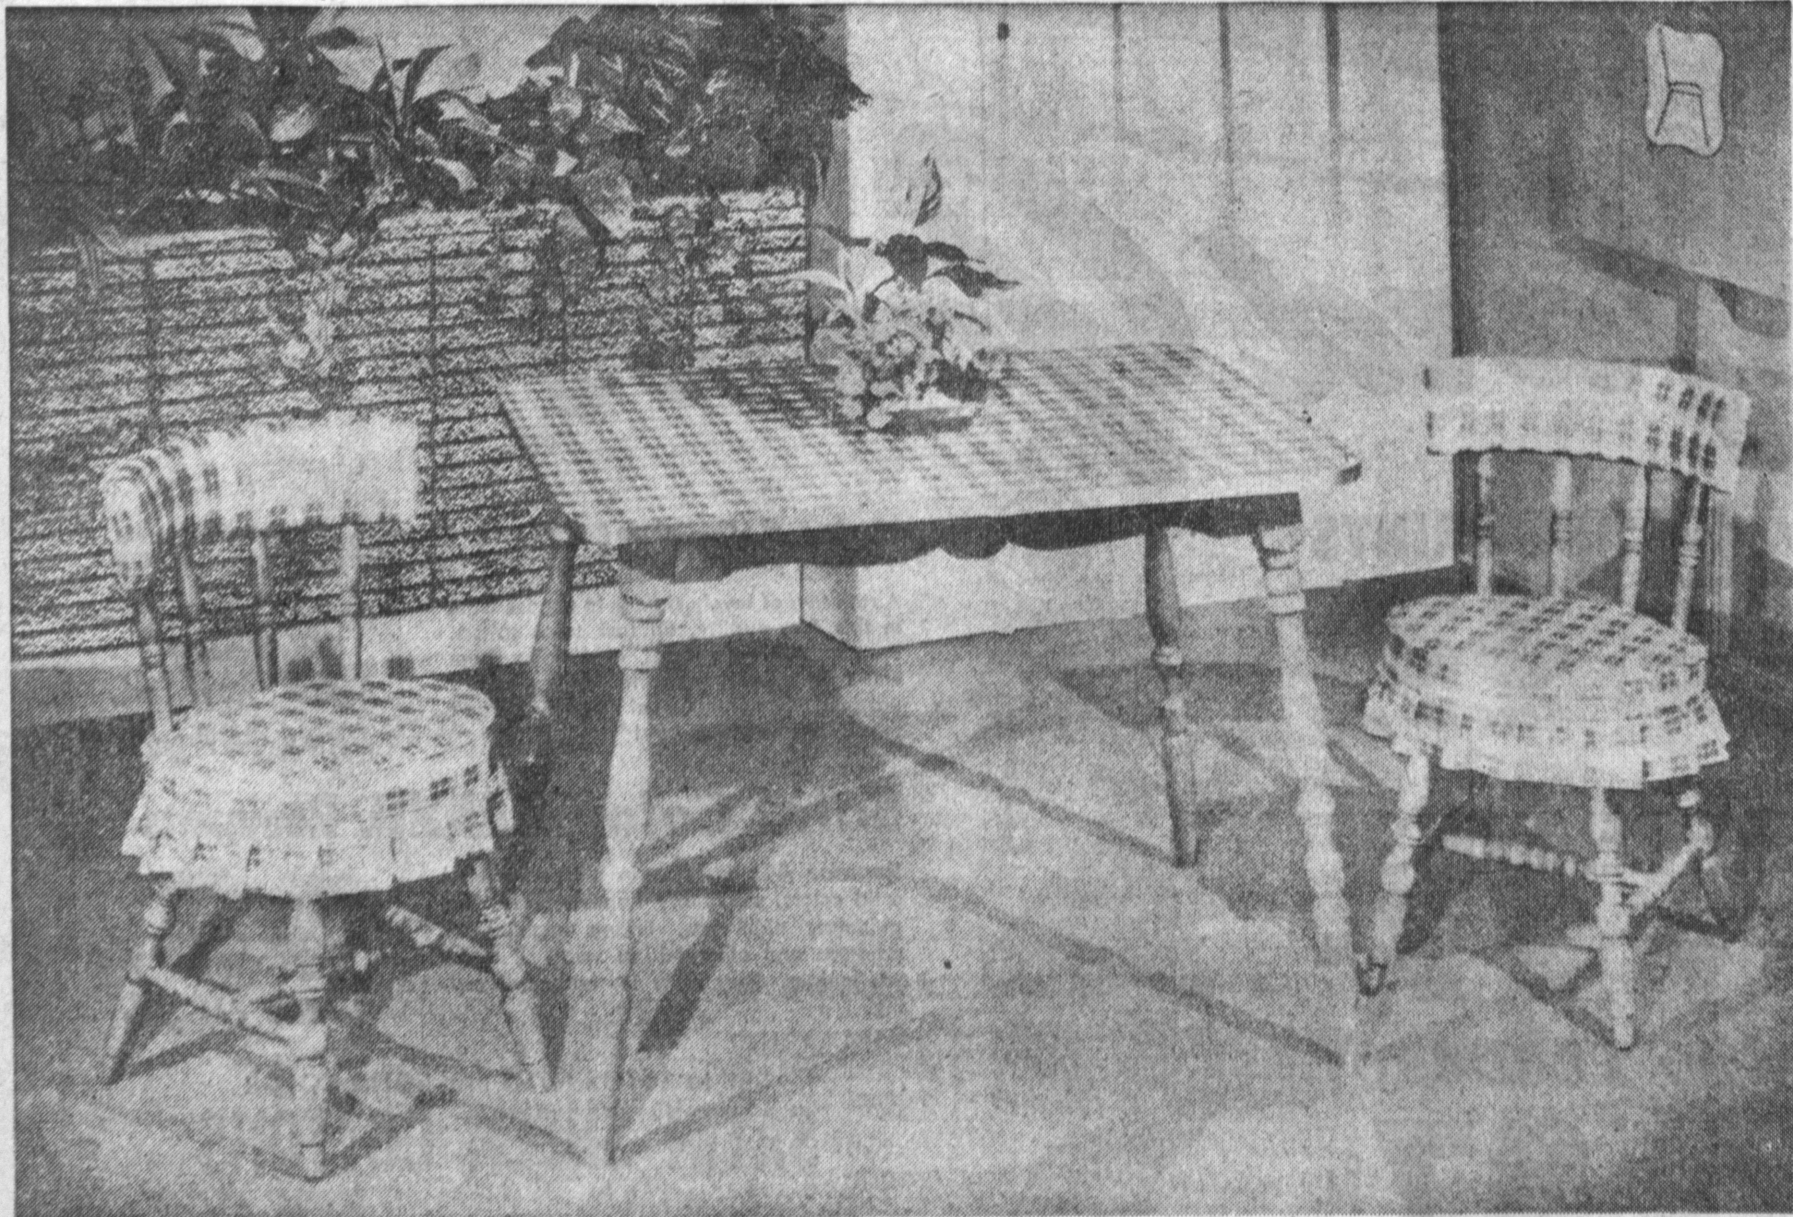

SILVER'S
120th STREET
CORNER
HAWTHORNE BLVD.
IN HAWTHORNE

CARLOAD OF FACTORY REJECTS AT SAVINGS OF 60% OFF!

THE GREATEST MAPLE DINETTE VALUE EVER OFFERED.

Values up to $149.00 • Now Complete Set for only . . . .

$59⁹⁵

A ONE TIME DEAL — A CARLOAD OF HARDWOOD MAPLE DINETTES FACTORY REJECTS. HUNDREDS TO CHOOSE FROM. CANNOT BE REPEATED . . . COME AND SEE THIS FABULOUS VALUE — TABLE AND 4 CHAIRS FOR ONLY . . .

$59⁹⁵

Choose This Enraving SECTIONAL BUY!