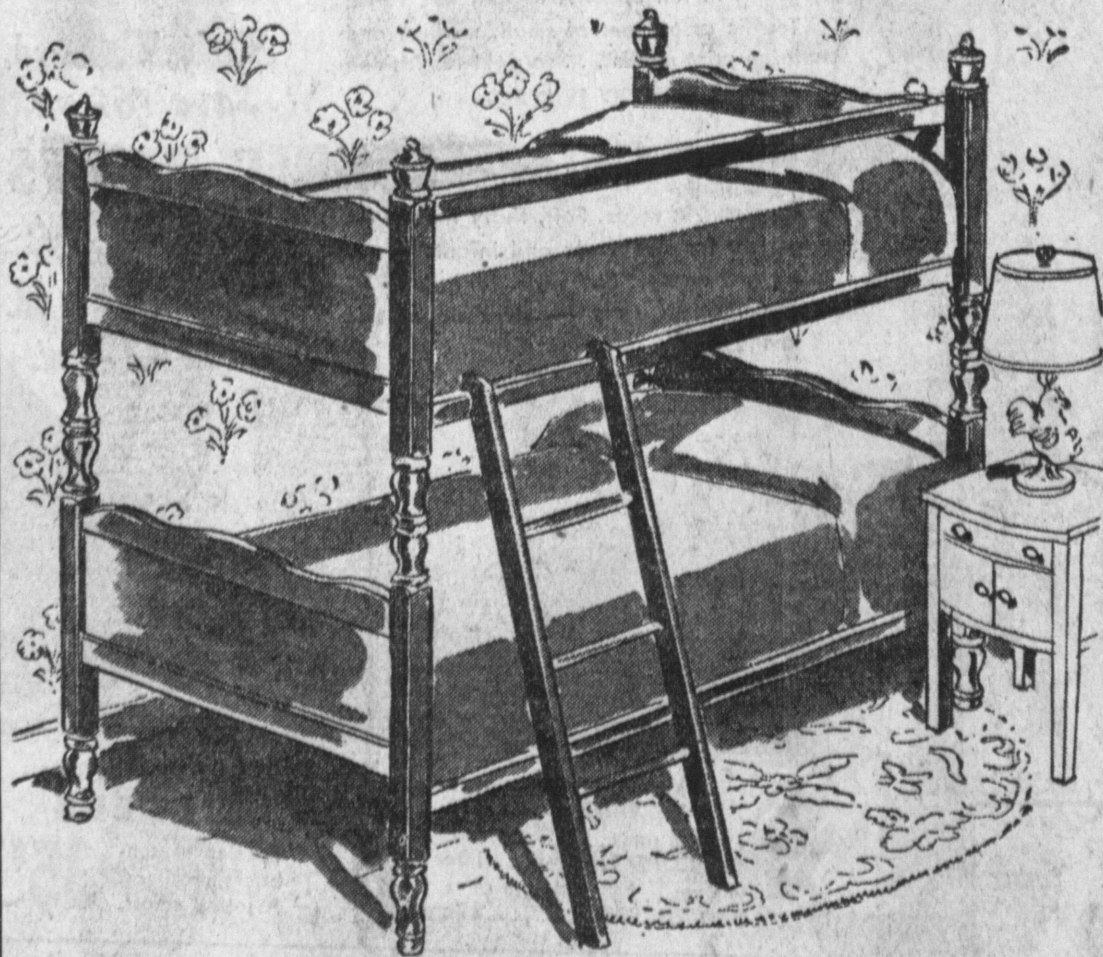

OUR GIFT TO BABY

HARDWOOD CRIB AT \$27⁹⁵

FREE Wetproof Mattress WITH EVERY

HARDWOOD.

Kids Love 'Em — Daddy & Mom Will Love The Price!

MAPLE BUNK BEDS

COMPLETE WITH TWO MATTRESSES, SPRINGS, RAILS AND LADDER!

THIS COMPLETE SET AT THE UNBELIEVABLY LOW PRICE OF ONLY **\$69⁹⁵**

BUY ON SILVER'S EASY TERMS

THREE YEARS TO PAY

Complete Sofa Bed Outfit!

\$119⁹⁵ COMPLETE

Everything!

HERE'S WHAT YOU GET!

- Gorgeous Sofa That Opens Into A Bed!
- Matching Lounge Chair
- Large Cocktail Table With A Plastic Top
- 2 Chic End Tables
- 2 Ceramic Lamps

EASY TERMS!

OPEN EVERY NIGHT TIL 9 ALL DAY SUNDAY

Great August Galaxy Of STAR VALUES!

Featuring the Year's Greatest Bargains!

BEDROOM ENSEMBLE
 Double Mr. and Mrs. Dresser
 Heavy Duty Mirror

Bookcase Bed **\$69⁵⁰ COMPLETE**