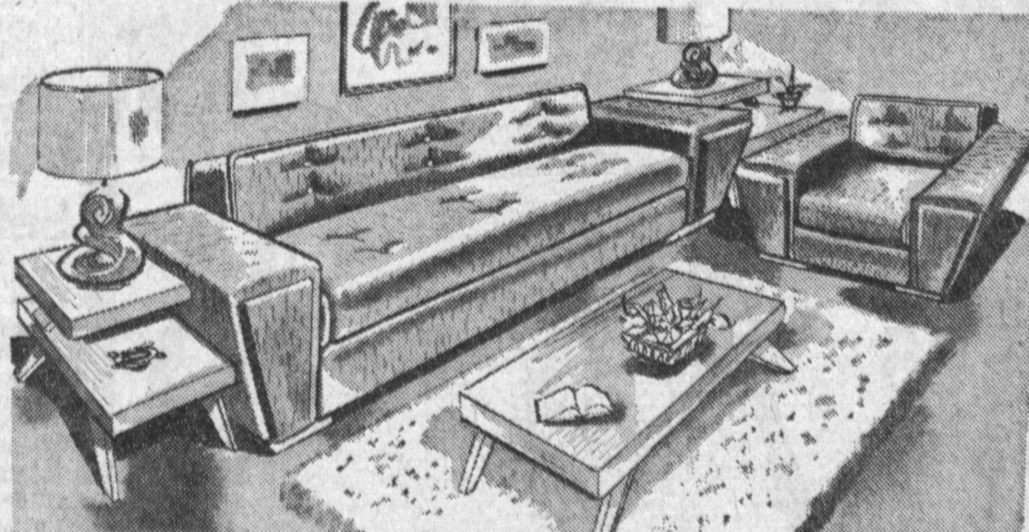

MOD. LIVING RM. GROUP $179 Value
Luxurious divan and matching chair in stunning modern metallic tweed covers. Choice of 4 lovely colors. Mar-proof top coffee table, 2 end tables, 2 beautiful table lamps.
119⁷⁷ E-Z TERMS!

**GRAND OPENING
Specials!**

**GORGEOUS, LARGE SIZE
FRAMED PICTURES**
• 24"x30" 4.95 Value
• Lovely Colors
• Variety of Subjects
149
Cash and Carry, Please!

**PLATFORM
SWIVEL ROCKER** 44.50 Value
Smart Plastic and
Nylon Covers
29⁹⁸ E-Z TERMS!

**MAPLE FINISH
BUNK BED
OUTFIT** 89.95 Value
Includes 2 Springs, Ladder, Guard Rail. May be used as twin beds.
39⁸⁹ E-Z TERMS!

**GORGEOUS TU-TONE RAYON SATIN
COMFORTERS** 14.95 Value
• 100% New
Wool
• 3-Yr. Moth-
proof Guar.
• Reversible
• Comes With
Handy Plastic
Storage
Bag
Cash and Carry, Please!
777

**COFFEE and
END TABLES** 10.95 Value
With Heat & Stainproof
MARLITE TOP.
Walnut or Oak
Cash and Carry, Please!
12.95 Value
5⁹⁸ E-Z TERMS!

**CORNER
TABLES** 10.95 Value
Mahog. and Blond
with Glass Shelf
Cash and Carry, Please!
4⁷⁷ E-Z TERMS!

**Latest Hollywood
STUDIO BED**
PERFECT FOR DEN OR BEDROOM!
Includes Holly-
wood Headboard,
Innerspring Mat-
tress, Head Box
Spring — All Cov-
ered in Colorful
Modern Plaid.
59.95 Value
39⁸⁸ E-Z TERMS!

**9'x12' COTTON
BOUCLE RUG** 39.95 Value
Choice of Gorgeous
Decorative Colors.
Rubber-
ized Back.
15⁹⁷

**9'x12' VISCOSE
& NYLON RUG** 54.95 Value
Viscose and Nylon.
Combined For Greater
Wear! Rubberized
Back.
34⁹⁹ E-Z TERMS!

**GLAMOROUS, LONG-WEARING
Hub-Twist Boucle
BROADLOOM**
CHOICE OF 6 GLORIOUS COLORS!
• Woodrose
• Sandalwood
• Sky Gray
• Spice Raisé
• Cocoa Brown
• Sage Green
4.95 Value
349 E-Z TERMS!

CASH OR E-Z TERMS ON ANY PURCHASE! YOU PAY AS LITTLE AS $1 A WEEK!