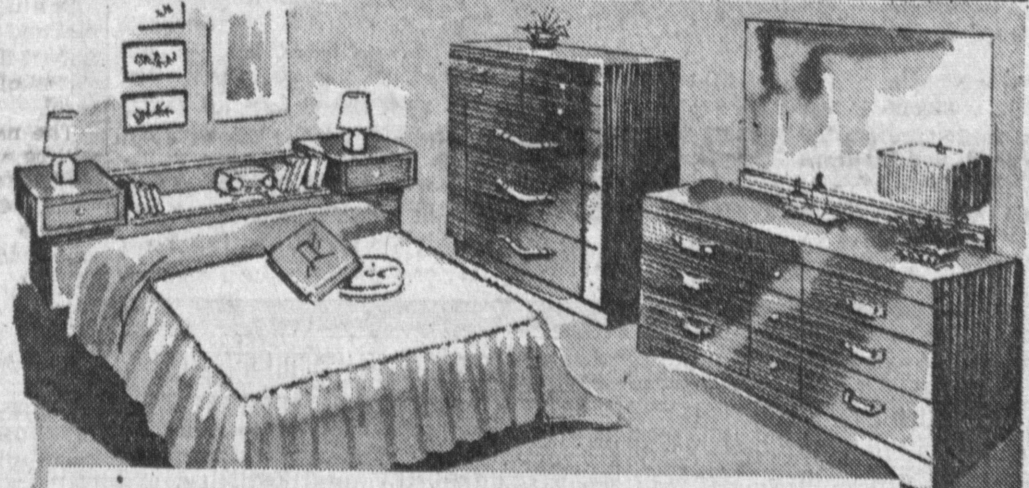

MODERN BEDROOM GROUP $119 Value
Stunning contemporary styling in rich Charcoal Mahogany finish. Latest Hollywood bookcase headboard with 2 drawers, handsome double dresser with mirror, 2 lovely boudoir lamps with shades. Matching chest available.
67⁸⁸ E-Z TERMS!

VOLUME BUYING MAKES EVERY DAY A BARGAIN DAY AT ALL HUB STORES!