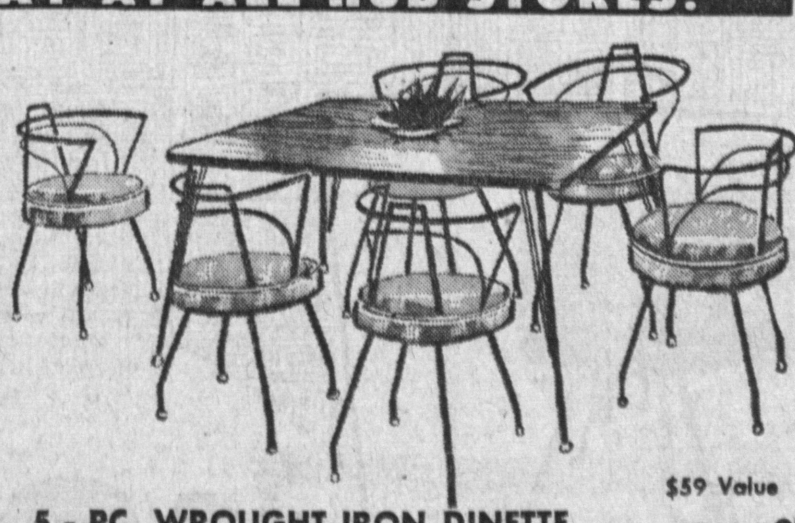

5-PC. WROUGHT IRON DINETTE $59 Value
Latest modern styling. Smart wood-grained mar-proof table! 4 lovely circular captain's chairs, with easy-to-clean, beautifully-designed covers in choice of colors.
34⁹⁷ E-Z TERMS!

FURNISH YOUR HOME COMPLETE AT SENSATIONAL SAVINGS!

HOME OUTFITS OUR SPECIALTY! Choose from hundreds of 3, 4, and 5-Room Home Outfits at amazingly low prices! Here are just a few examples:

3 ROOMS

Smart living room group, modern bedroom group, latest style dinette — including lamps, tables and many other smart accessories for your home.

All For Only **$369**

4 ROOMS

All For Only **$479**

5 ROOMS

Deluxe living room and dining room groups, 2 lovely bedroom groups — including lamps, tables and many extras, PLUS BRAND NEW MAGIC CHEF GAS RANGE AND BIG NEW REFRIGERATOR

All For Only **$588**

L-O-N-G, E-Z TERMS TAILORED TO YOUR BUDGET!

GRAND OPENING SPECIALS IN NATIONALLY ADVERTISED APPLIANCES!

DELUXE NORGE Refrigerator Deluxe 8 1/2 cu. 239.95 Value
Large freezer, vegetable crisper, shelves in door.
179⁷⁷ E-Z TERMS

KELVINATOR REFRIG. Huge 11 cu. ft. model, finest deluxe interior. Shelves in door, 2 crispers.
239⁹⁸ E-Z TERMS

INGLEWOOD STORE

1122 So. LABREA

Near Century