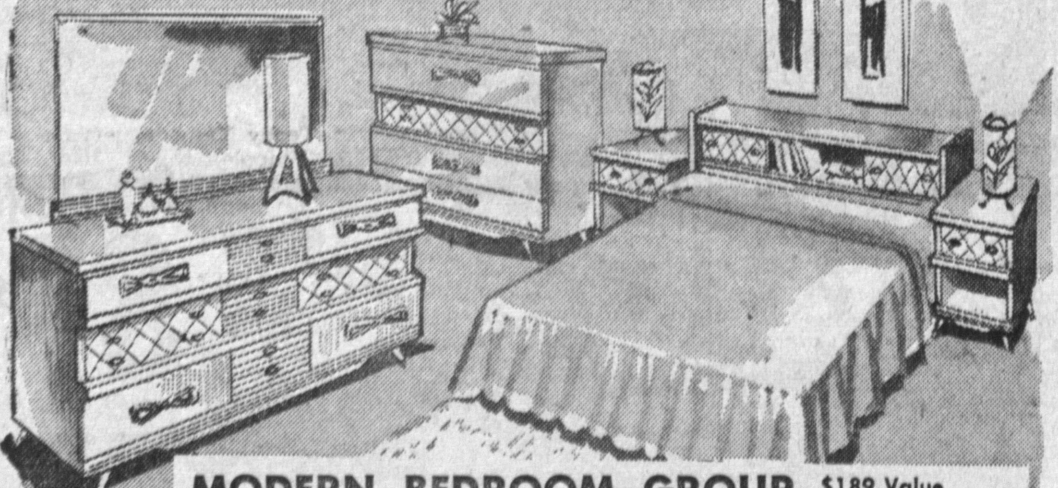

MODERN BEDROOM GROUP $189 Value
Genuine San-Mist mahogany. Bookcase headboard, huge 60" triple dresser with mirror, 2 smart commodes. Devaluated drawers, center guides, and other fine quality construction details. Matching chest and twin headboards available.
139⁸⁸ E-Z TERMS!

TREMENDOUS
SAVINGS IN
HUNDREDS OF
BEDROOMS
—ALL STYLES
& FINISHES!

TERRIFIC BUYS
IN DINING RMs.
& DINETTES—
CHOICE OF
MANY STYLES!