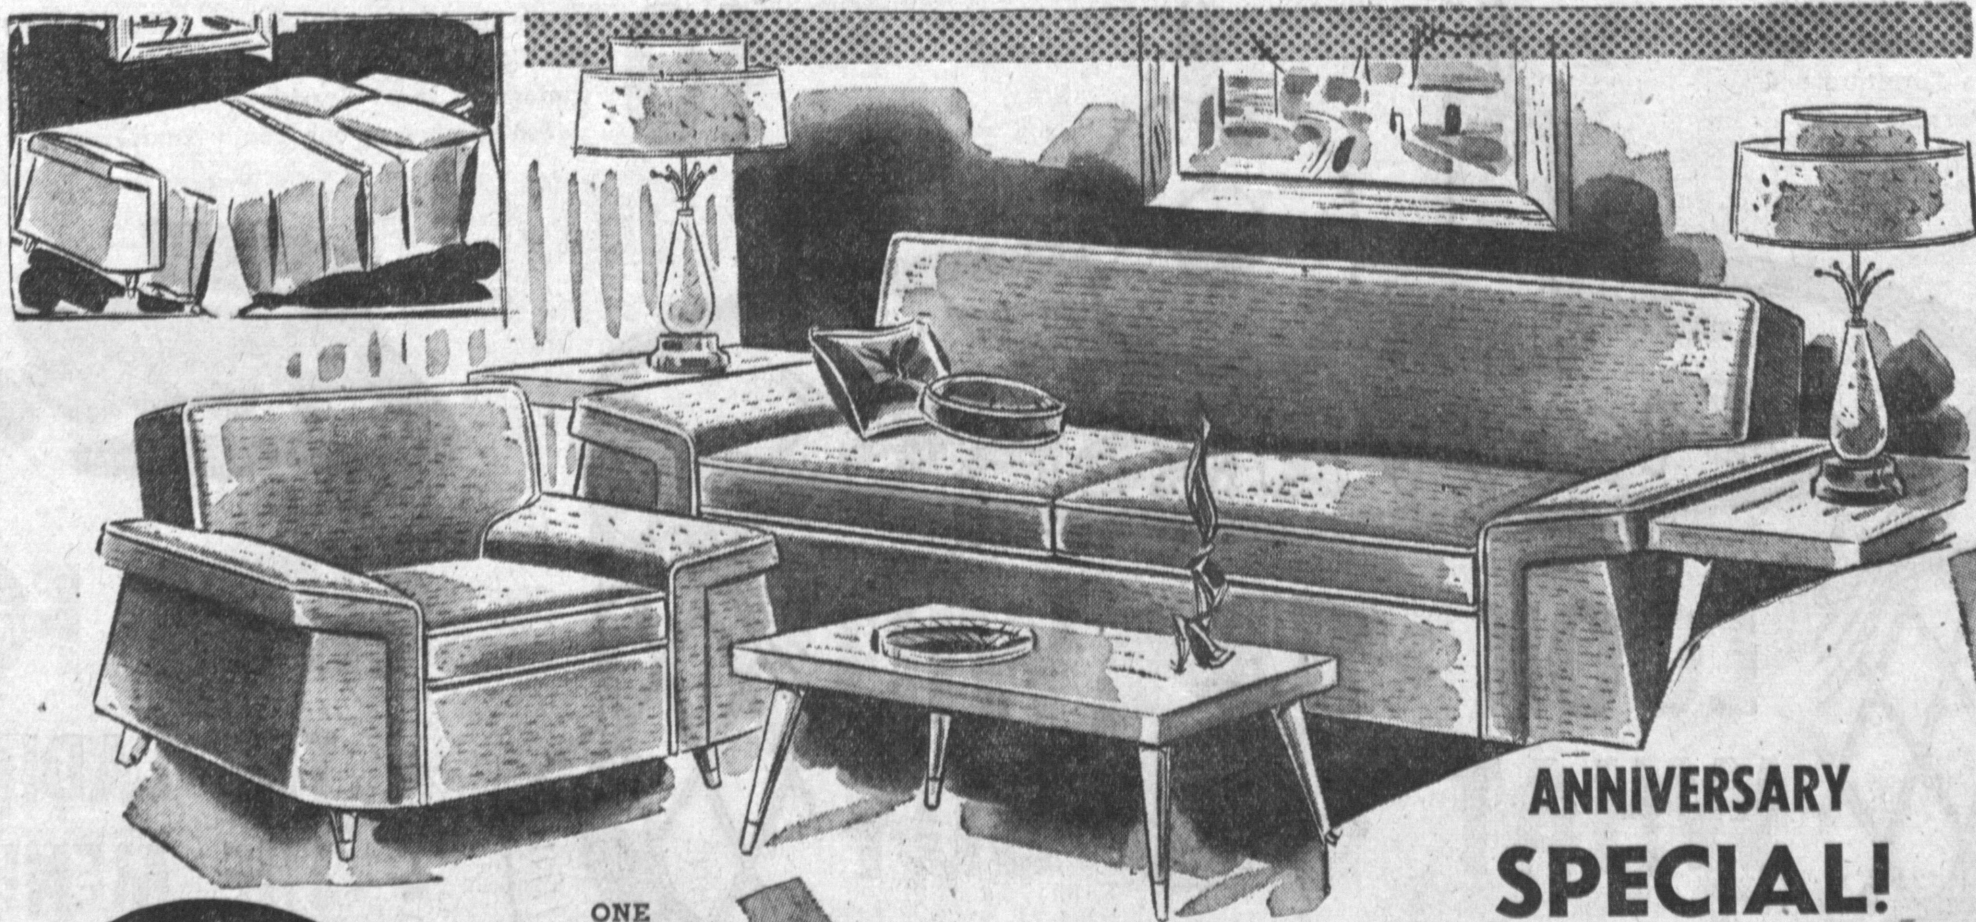

10TH ANNIVERSARY