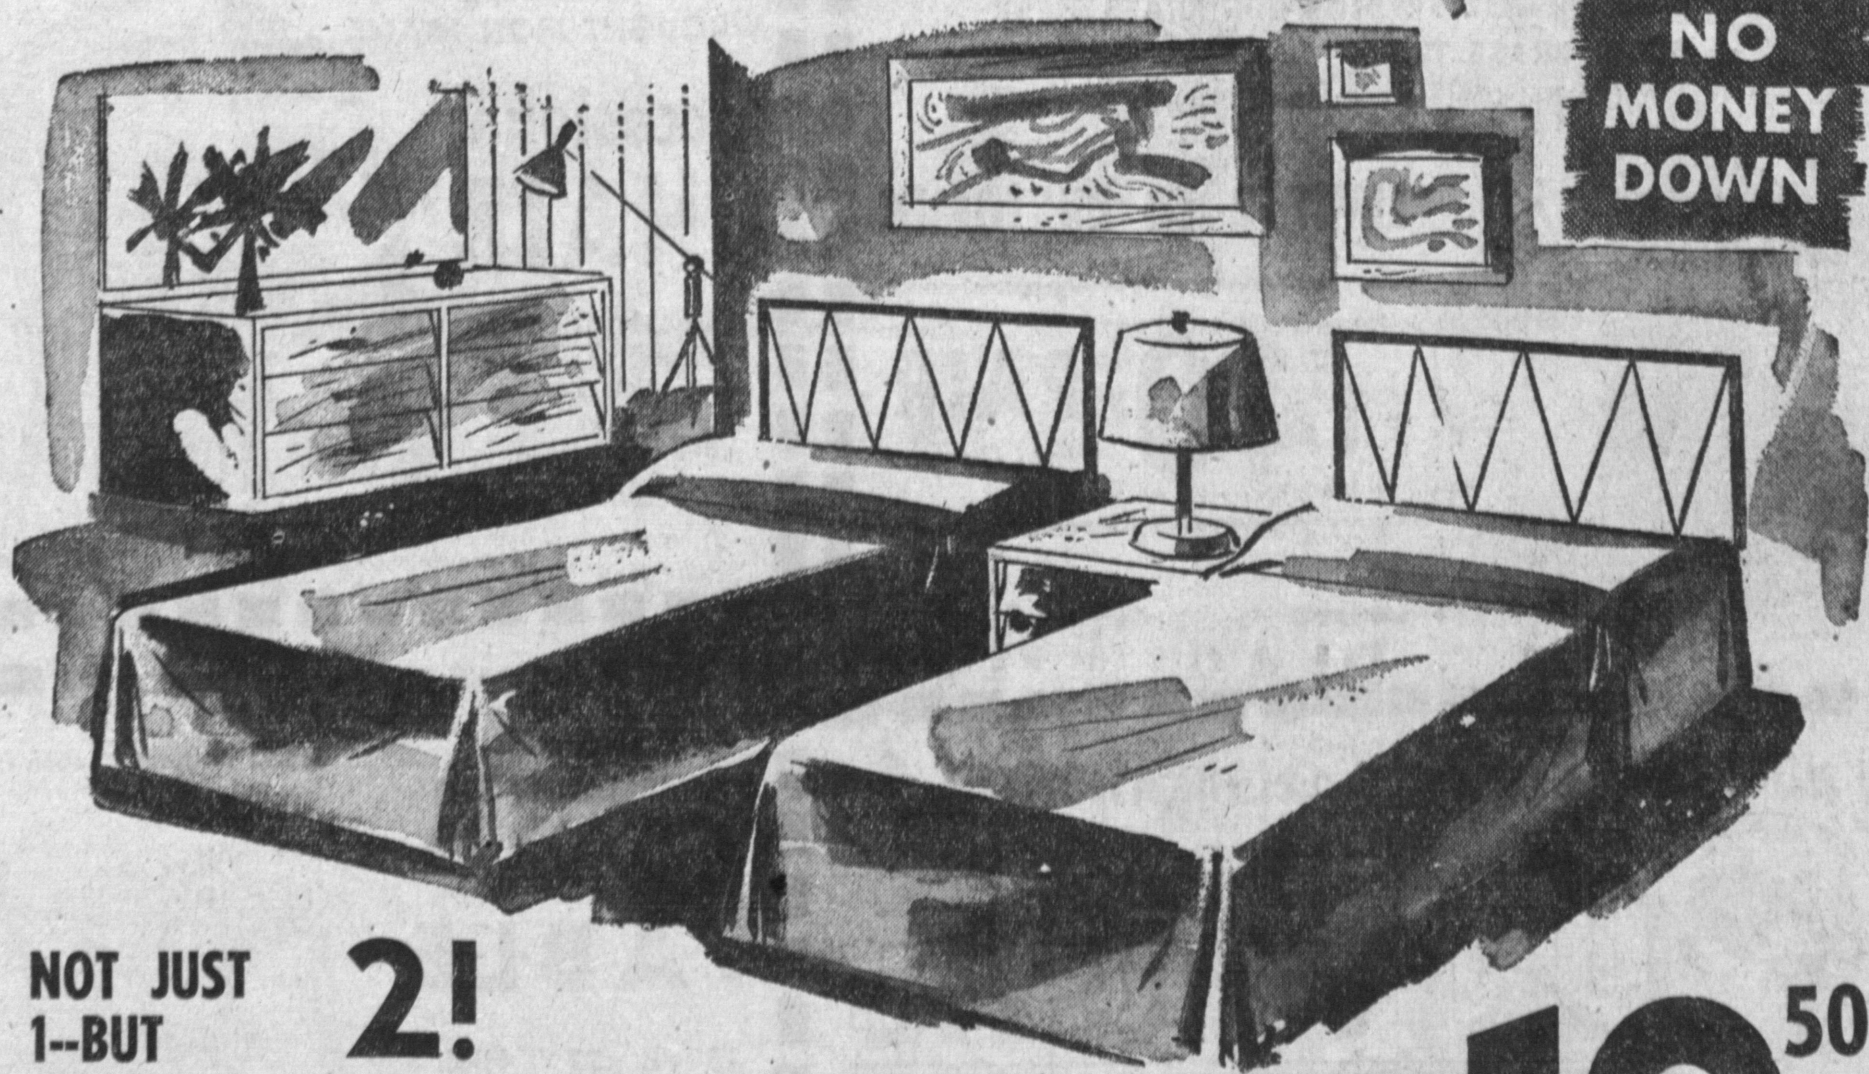

CLOSEOUTS
SAVE UP TO **\$75⁰⁰**

Similar to Illustration

ANNIVERSARY SPECIAL!
Available in Light or Dark Wood

BED-DIVAN GROUP

THIS 7-PIECE ENSEMBLE INCLUDES

- BED DIVAN
- CHAIR
- COFFEE TABLE
- 2 STEP TABLES
- 2 LAMPS & SHADES

\$1⁰⁰ Down

2⁰⁰ Wk.

NO MONEY DOWN

NOT JUST 1--BUT

2!

TWO BEDS!

AND LOOK AT THESE FEATURES

- 2 FLAT SPRINGS
- 2 WROUGHT IRON HEAD BOARDS
- 2 MATTRESSES IN HEAVY COVERS
- FULL 30" SIZE
- 2 SETS WROUGHT IRON LEGS