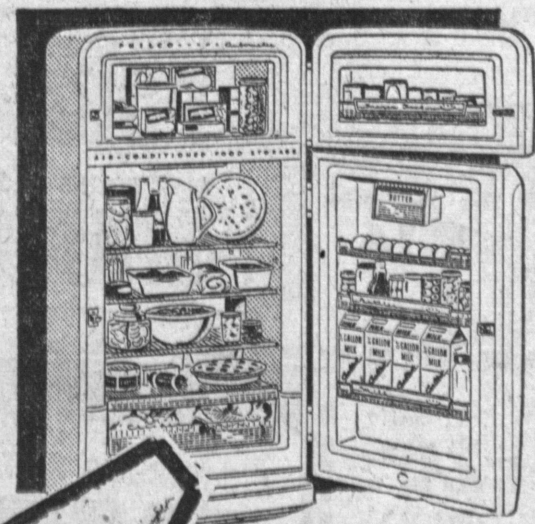

GRIFFEY BUYS $71,000 PHILCO INVENTORY BELOW WHOLESALE COST

**UNREPEATABLE FACTORY PRICES
IN EFFECT NOW - SAVE - SAVE - SAVE**

OUR SALE STARTS
THURSDAY, JUNE 14th

BRAND NEW - STILL
IN FACTORY CRATES

FULLY GUARANTEED
BY MANUFACTURER

TREMENDOUS VALUES ON TV - RADIOS
HI-FI - REFRIGERATORS - WASHERS, ETC.

PHILCO - LOS ANGELES MOVES TO NEW WAREHOUSE. PHILCO HAS SOLD US A COMPLETE LINE OF T.V. & APPLIANCES BELOW WHOLESALE TO SAVE MOVING COSTS - SAVE NOW!!

DEAL-A-THON

BRAND NEW 1956 PHILCO 8.5 CU. FT. FAMILY SIZE REFRIGERATOR

- Cross Top Freezer
- Shelves in Door

Compare With Brands Selling Up to $229.95
SPECIAL! $159⁹⁹

Model 862

DELUXE PHILCO ELECTRIC BLANKET

REGULAR $36.95
Spec. **$19⁹⁹**

Available in Green, Yellow, Blue

PHILCO

Big 10.2 Cu. Ft.
2-DOOR REFRIGERATOR

$268⁸⁸ with trade

NOW ONLY

AND JUST **9.61** PER MONTH

NO MONEY DOWN

LOCAL BANK TERMS

1. Model 1166
2. Automatic Defrost
   - Huge 65 Lb. Freezer
   - Butter & Cheese Keeper
   - Truezone Freezing System
   - Shelves in the Door

NEW "1956" 21" PHILCO TABLE MODEL

Model 4030

FORGET THE REGULAR PRICE
OUR SPECIAL LOW PRICE **$145⁹⁹**

NOW IT'S YOUR MOVE

PHILCO 21" DELUXE CONSOLE

- Finger Tip Tuning
- Aluminized Picture Tube
- Dark Filter Glass
- And Many Other Features

$199⁹⁹ only

Model 4158XCM Bank Terms

WAKE UP TO MUSIC WITH THIS
PHILCO deluxe CLOCK RADIO

Model 728 REG. $34.95

Available in 3 Beautiful Colors **SPECIAL $19⁹⁹**

FATHER'S DAY SPECIALS

CAMFIELD 1/4 INCH DRILL KIT

Complete With Case And Accessories
Regular $24.95
SPECIAL **$16⁹⁹**

REMINGTON RAND DELUXE CONTOUR SHAVER

- Has 6 Heads
- Case Box
- Rotary Motor

Regular $23.50
SPECIAL **$14⁹⁹**

BARGAIN TABLE

- Channel Locks
- Pliers
- Socket Sets
- Crescent Wrenches

Your Choice **99c**
SPECIAL

BANK TERMS 90 DAYS - SAME AS CASH LIBERAL TRADE-INS

FABULOUS PHILCO 16 CU. FT. REFRIGERATOR - FREEZER

SEE IT IN ACTION NOW
SAVE MORE THAN EVER BEFORE