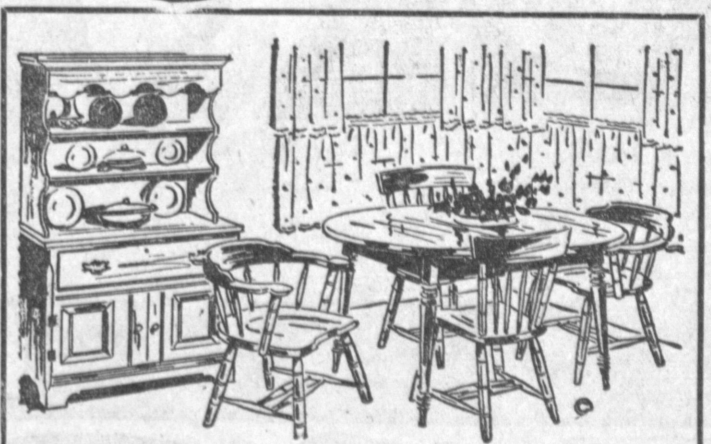

**TUCK-A-WAY BED SOFA** With Latex Reversible Foam Cushions. Loose Pillow - Back. **\$239<sup>50</sup>**  
 Available in lovely colors and fabrics. Top quality innerspring mattress makes into full size bed. REG. 279.50

**3 PC. CURVED SECTIONAL** Loose reversible cushions available in many decorator fabrics and colors. **\$399<sup>95</sup>**  
 REGULAR 469.95

Salem Finish HARDWOOD MAPLE LAMP TABLE **\$14<sup>50</sup>**

ALL EASTERN HARDWOOD, SALEM **MAPLE BEDROOM SET \$139<sup>50</sup>**  
 Large 6-drawer Dresser with Maple Frame Plate Glass Mirror. 2 Large Commodes and Full-size Bookcase Headboard.

**Early American Maple Dinette \$79<sup>95</sup>**  
 Cozy warm for the smaller dining room! Solid hardwood maple extension table with 4 Windsor Chairs.  
**MATCHING HUTCH . . . 129.95**  
 Similar to Illustration