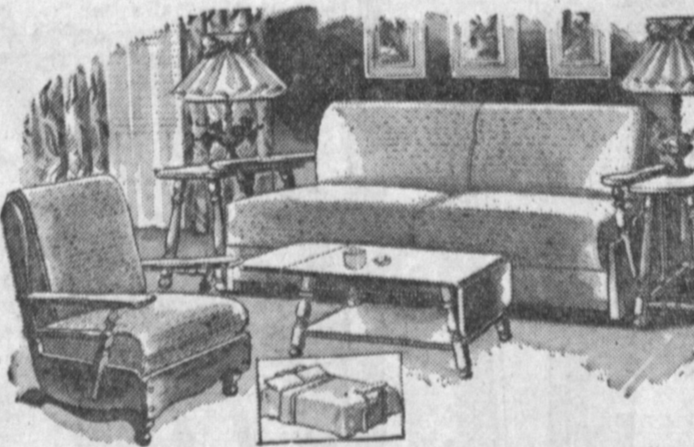

ALL EASTERN HARDWOOD, SALEM **MAPLE BEDROOM SET \$139<sup>50</sup>**  
 Large 6-drawer Dresser with Maple Frame Plate Glass Mirror. 2 Large Commodes and Full-size Bookcase Headboard.

**Early American Maple Dinette \$79<sup>95</sup>**  
 Cozy warm for the smaller dining room! Solid hardwood maple extension table with 4 Windsor Chairs.  
**MATCHING HUTCH . . . 129.95**  
 Similar to Illustration

**Solid Maple Dining Room Set**  
 Drop Leaf Table - Four Matching Maple Chairs. **TABLE . . . 49.95**  
**CHAIRS, ea. . . 19.50**  
**ALL FOR ONLY . . . 127.95**  
 Matching Hutch . . . 119.50

**WING CHAIR**  
 EXTRA LARGE WITH FOAM RUBBER CUSHIONS, BEAUTIFUL SELECTION OF TWEED FABRICS, LATEX FOAM ARMS. **Reg. 169.95 \$124<sup>95</sup>**

**2-PC. LIVING ROOM SET \$119<sup>95</sup>**  
 Hardwood Maple Throughout  
 • Your Choice of Fine Decorator Reg. Tweed Colors. 219.95  
 • Choice of Club or Rocker Chair  
 • Double Deck Coil Springs — Value makes into comfortable bed