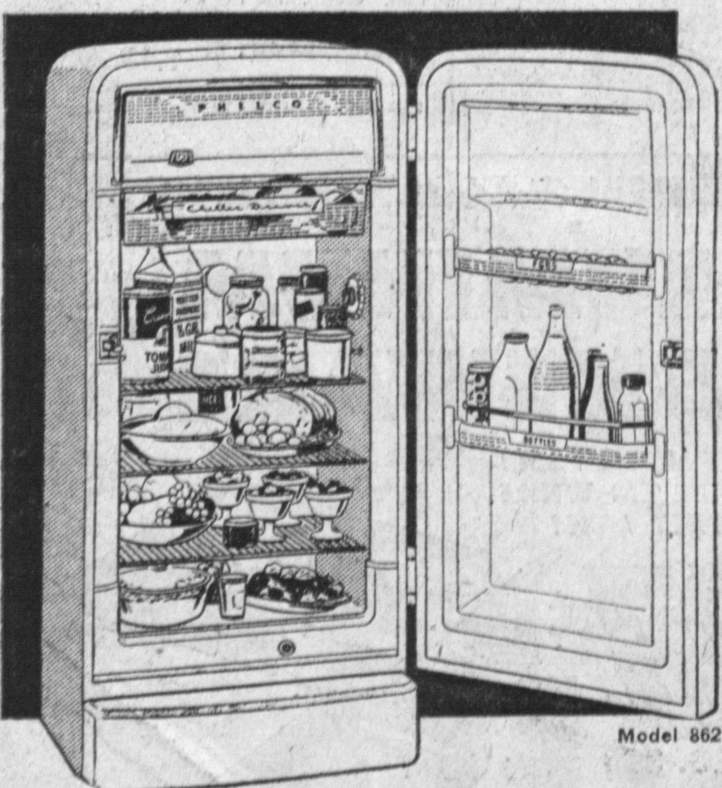

with the exclusive double stretch hose

COMPLETE with ALL TOOLS

Full 1 Horsepower Motor
Gives Extra Suction

REGULAR \$97.50

CREAMS TWICE THE AREA OF ANY OTHER CLEANER!

Now Just **\$69⁹⁵**

BRAND NEW **1956 PHILCO** REFRIGERATORS

While They Last! **\$159⁹⁵**

FAMILY SIZE
• CROSS TOP FREEZER
• SHELVES IN DOOR
• 5 YEAR GUARANTEE

No Money Down
AND JUST **\$8⁰⁴** PER MONTH

BIG TRADE-INS

MAYTAG

automatic with...

- TOP LOADING
- NO STOOPING
- ADJUSTABLE LEGS

AUTOMATIC WATER LEVEL CONTROL
SAVES WATER!

EXTRA BIG TRADE-INS
NOW ONLY **\$229⁹⁵** WITH TRADE

3-SPEED *Musical*
... with 3 dimensional stereofonic sound

Reg. **152⁹⁵** Only **\$99⁹⁵**

HIGH FIDELITY at its finest